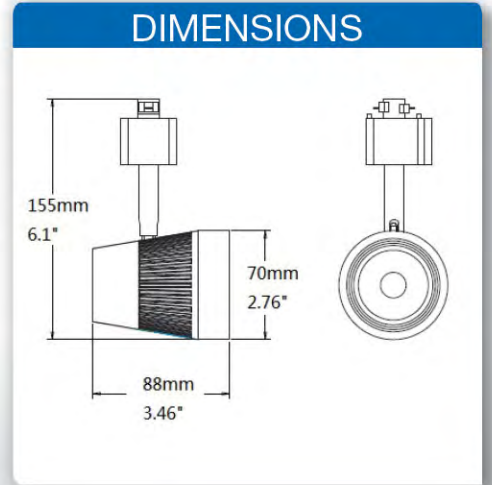

## Preliminary Specifications

PRO

- 625 lumen output 8W replaces 75W PAR30 halogen
- High efficacy 71 LPW in Warm White
- Sleek design, integrated driver
- 350° horizontal and 90° vertical adjustment
- Smooth face MirOptic lens