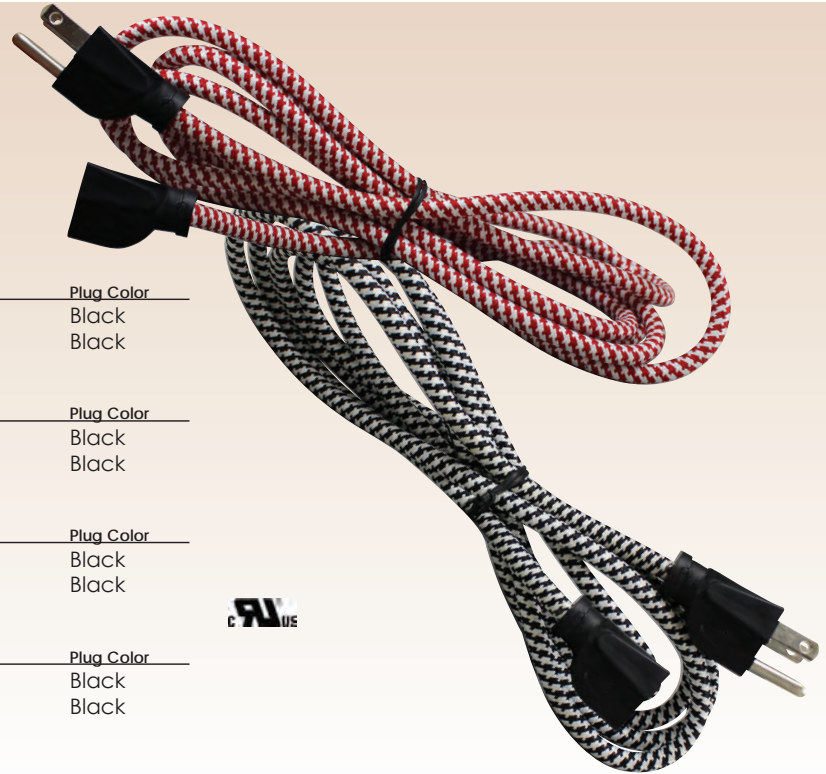

9 Foot SVT-2 Rayon Covered Extension Cord

Item	Rayon Color	Plug Color
56-9509-71	Black and White Houndstooth	Black
56-9509-72	Red and White Houndstooth	Black

15 Foot SVT-2 Rayon Covered Extension Cord

Item	Rayon Color	Plug Color
56-9515-71	Black and White Houndstooth	Black
56-9515-72	Red and White Houndstooth	Black

9 Foot SVT-3 Rayon Covered Extension Cord

Item	Rayon Color	Plug Color
56-9609-71	Black and White Houndstooth	Black
56-9609-72	Red and White Houndstooth	Black

15 Foot SVT-3 Rayon Covered Extension Cord

Item	Rayon Color	Plug Color
56-9615-71	Black and White Houndstooth	Black
56-9615-72	Red and White Houndstooth	Black

2-Wire Rayon Twist Cord Sets

- Antique Style Plug
- 18/2 Wire Gauge
- 8 Feet of Rayon Covered Wire
- Stripped and Tinned

Twisted-Wire

Item	Rayon Color	Plug Color	Plug Style
56-9230-45	Brown	Brown	E-Z Grip

2-Wire Rayon Twist Cord Sets with Toggle Switch Installed

- Antique Style Plug
- 18/2 Wire Gauge
- 8 Feet of Rayon Covered Wire
- Stripped and Tinned

Twisted-Wire

Item	Rayon Color	Plug Color	Plug Style
56-9240-45	Brown	Brown	E-Z Grip