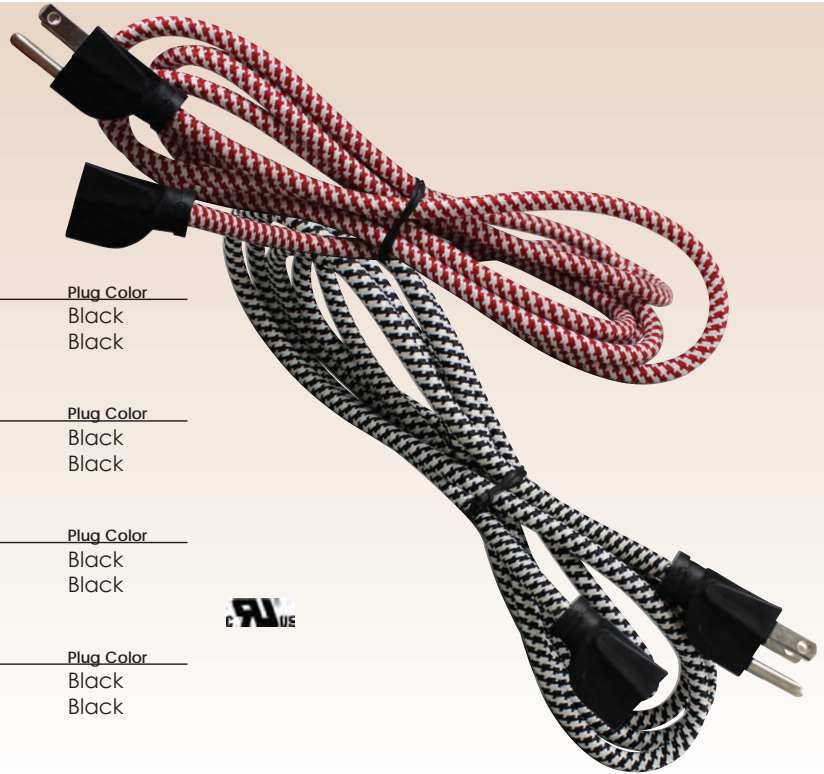

RAYON COVERED EXTENSION CORDS AND TWIST CORD SETS

Rayon Covered Extension Cords

- Molded Plugs
- 18 Gauge Wire
- UL Listed
- Offered in 2-Wire and 3-Wire
- Available in other colors by Special Order

9 Foot SVT-2 Rayon Covered Extension Cord

Item	Rayon Color	Plug Color
56-9509-71	Black and White Houndstooth	Black
56-9509-72	Red and White Houndstooth	Black

15 Foot SVT-2 Rayon Covered Extension Cord

Item	Rayon Color	Plug Color
56-9515-71	Black and White Houndstooth	Black
56-9515-72	Red and White Houndstooth	Black

9 Foot SVT-3 Rayon Covered Extension Cord

Item	Rayon Color	Plug Color
56-9609-71	Black and White Houndstooth	Black
56-9609-72	Red and White Houndstooth	Black

15 Foot SVT-3 Rayon Covered Extension Cord

Item	Rayon Color	Plug Color
56-9615-71	Black and White Houndstooth	Black
56-9615-72	Red and White Houndstooth	Black

RAYON COVERED
EXTENSION CORDS