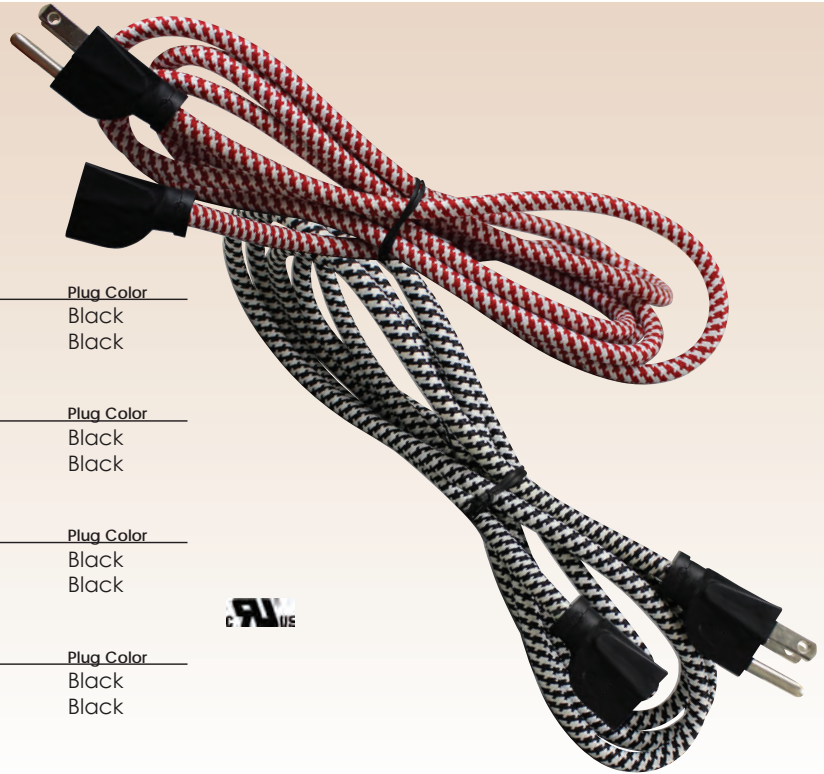

### 9 Foot SVT-2 Rayon Covered Extension Cord

Item	Rayon Color	Plug Color
56-9509-71	Black and White Houndstooth	Black
56-9509-72	Red and White Houndstooth	Black

### 15 Foot SVT-2 Rayon Covered Extension Cord

Item	Rayon Color	Plug Color
56-9515-71	Black and White Houndstooth	Black
56-9515-72	Red and White Houndstooth	Black

### 9 Foot SVT-3 Rayon Covered Extension Cord

Item	Rayon Color	Plug Color
56-9609-71	Black and White Houndstooth	Black
56-9609-72	Red and White Houndstooth	Black

### 15 Foot SVT-3 Rayon Covered Extension Cord

Item	Rayon Color	Plug Color
56-9615-71	Black and White Houndstooth	Black
56-9615-72	Red and White Houndstooth	Black

RAYON COVERED  
EXTENSION CORDS