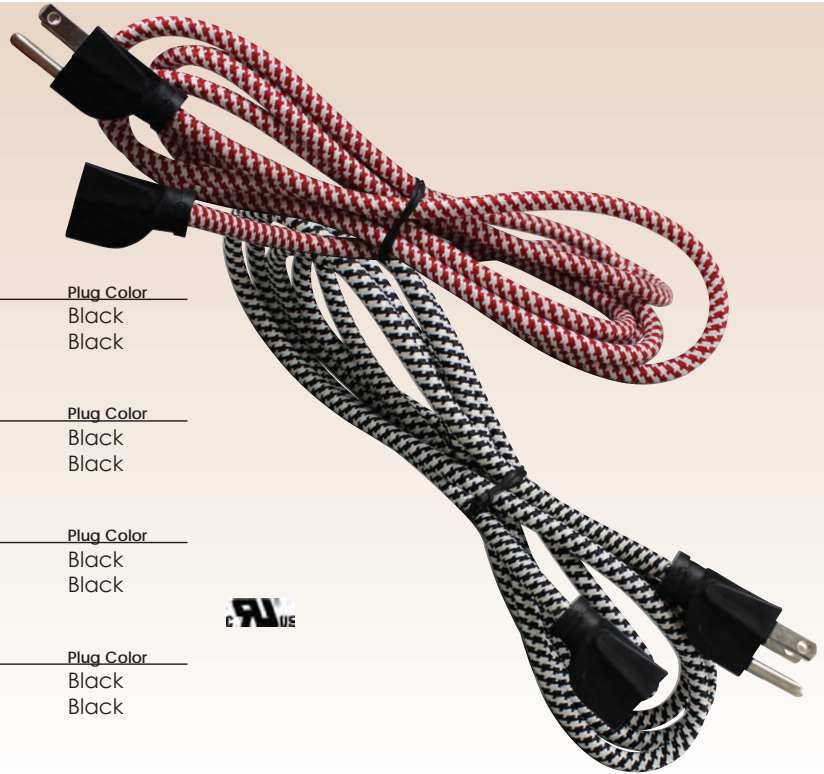

Item	Rayon Color	Plug Color
56-9509-71	Black and White Houndstooth	Black
56-9509-72	Red and White Houndstooth	Black

15 Foot SVT-2 Rayon Covered Extension Cord

Item	Rayon Color	Plug Color
56-9515-71	Black and White Houndstooth	Black
56-9515-72	Red and White Houndstooth	Black

9 Foot SVT-3 Rayon Covered Extension Cord

Item	Rayon Color	Plug Color
56-9609-71	Black and White Houndstooth	Black
56-9609-72	Red and White Houndstooth	Black

15 Foot SVT-3 Rayon Covered Extension Cord

Item	Rayon Color	Plug Color
56-9615-71	Black and White Houndstooth	Black
56-9615-72	Red and White Houndstooth	Black

RAYON COVERED
EXTENSION CORDS

2-Wire Rayon Twist Cord Sets

- Antique Style Plug
- 18/2 Wire Gauge
- 8 Feet of Rayon Covered Wire
- Stripped and Tinned

Twisted-Wire

Item	Rayon Color	Plug Color	Plug Style
56-9230-45	Brown	Brown	E-Z Grip

2-Wire Rayon Twist Cord Sets with Toggle Switch Installed

- Antique Style Plug
- 18/2 Wire Gauge
- 8 Feet of Rayon Covered Wire
- Stripped and Tinned

Twisted-Wire

Item	Rayon Color	Plug Color	Plug Style
56-9240-45	Brown	Brown	E-Z Grip