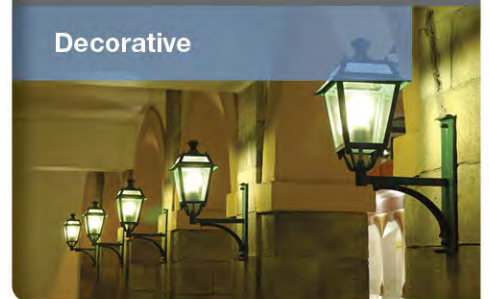

Decorative

Ref:#DS091-G25-6W

SPECIFICATIONS

Product Model	97729 6G25DIM/827
Type	G25
Base	E26
Power (W)	6
Voltage - Frequency	120V 60Hz
Color Temp. (ANSI)	Warm White 2700K
CRI (Ra) (typ.)	80
Typical lumens (lm)	450
Efficacy (LPW)	75
Beam Angle	275°
Dimmable	Yes**
Power Factor	0.9
Rated Lifetime - L70 (hrs.)	25,000
Dia. x MOL	3.15"x4.76" (80x121mm)
Weight (lb. / g)	0.14lb. / 64g

* Savings per lamp based on $0.11 / kw energy cost, 12 hrs / day lamp usage, $2 incandescent with 1000-hr lifetime, $16 LED with 25,000-hr lifetime

** List of tested dimmer switches available on website

*** Not intended for use in totally enclosed fixtures

**** Suitable for damp locations. Not for use where directly exposed to weather or water