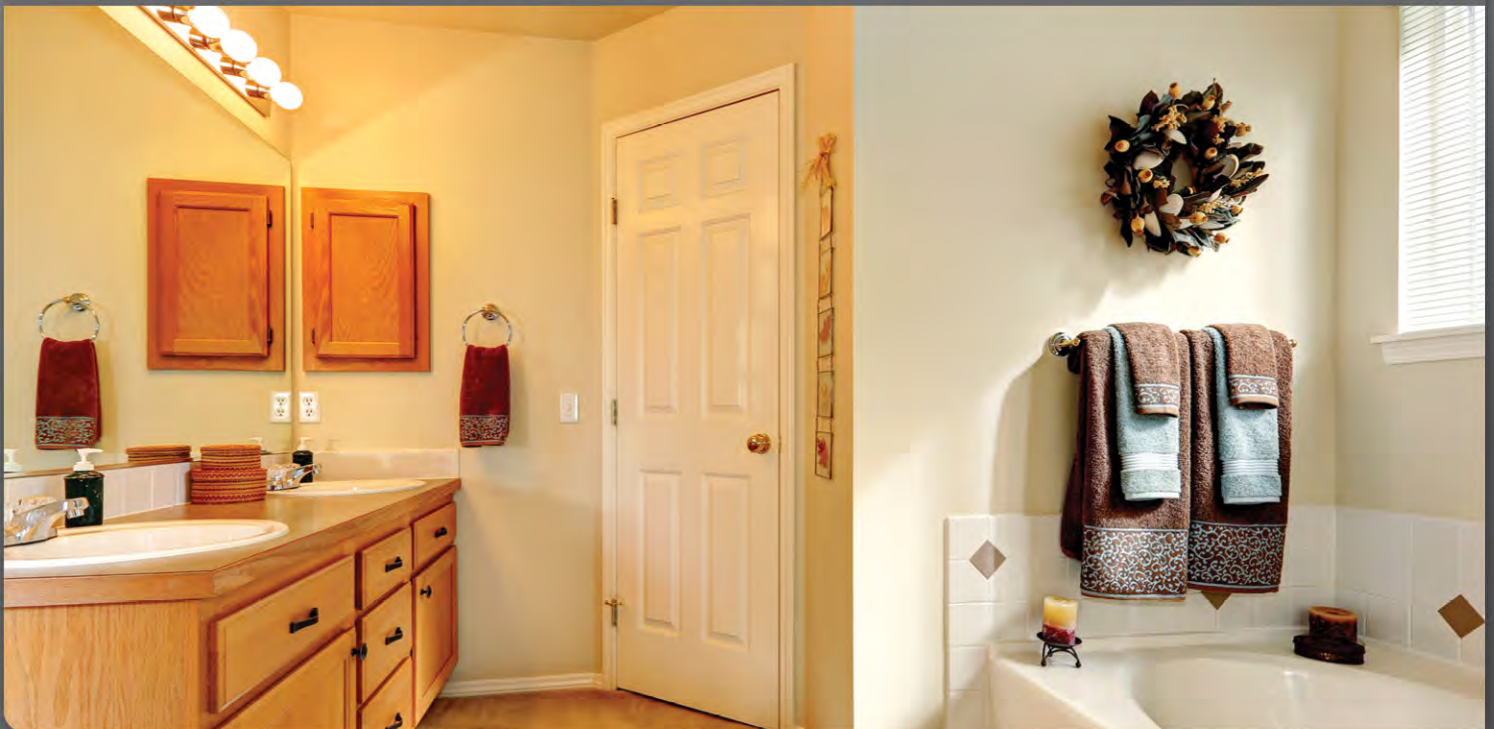

TRADITIONAL INCANDESCENT LIGHTING EFFECT