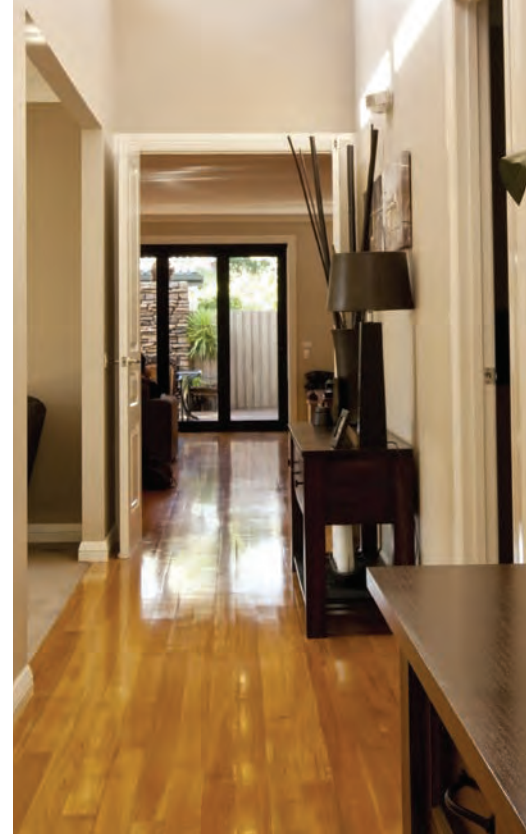

Lithonia Lighting has delivered their most advanced LED flush mount to date — the **LED Versi Lite™**. **Designed for simplicity, the fixture includes the sophisticated microDRIVE™ Technology which eliminates the need for an LED driver.** The LED Versi Lite delivers **increased efficacy** and reliability all while **reducing Total Harmonic Distortion (THD)** and maximizing power factor. **Don't let its small size fool you!**

- 612-660 lumens, 9.3W, 85 CRI, 70 lm/W at 2700-4000K
- Comparable light output to a 60W incandescent with an 84% reduction in power consumption
- **Easily mounts directly to any 4" junction box**
- 50,000 hour L70 Rated Life
- Dimmable to 10% on standard triac dimmers
- **Low THD** of less than 20
- High Power Factor of greater than 0.98

Able to mount to ceiling or wall