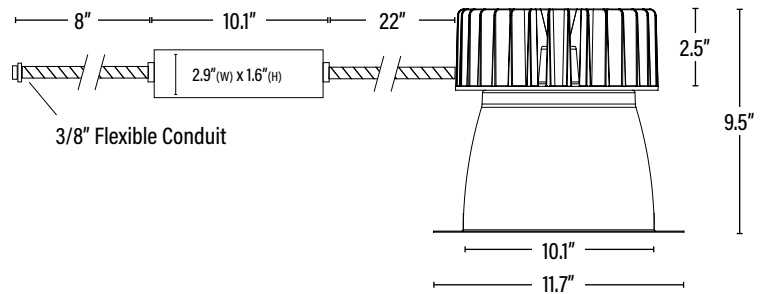

Item#: **PLT-20223**

LED 10" COMMERCIAL CAN

DIMENSIONS (Inches)

Length (MOL)	9.5"
Width/Diameter (MOD)	11.7"
Weight (Lbs)	7.7

Line drawings may not be to scale and are for general reference only.

PACKAGING

		UPC	DIMENSIONS (LxWxH)	GROSS WEIGHT (Lbs)
Master Carton	1	811768026023	14.2" x 13.8" x 13.4"	7.7
Country of Origin	China			
HS Tariff	9405.40.8200			

ORDERING

ITEM#	DESCRIPTION	CASE
PLT-20223	LED COMMERCIAL 10" CAN/40W/50K/110-277V/DIMMABLE - ENERGY STAR®	1