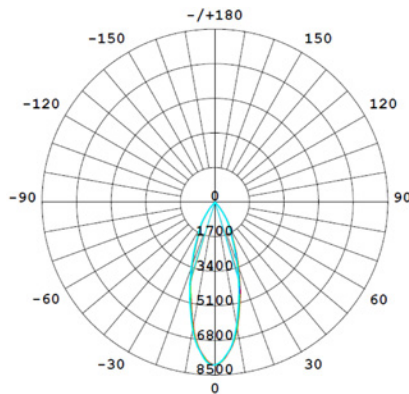

LIGHT DISTRIBUTION CURVE

ELECTRICAL

Wattage	40W
Voltage	110-277V
Power Factor	0.9
Total Harmonic Distortion (THD)	715

LIGHTING PERFORMANCE

Lumens	4050
Lumens Per Watt (Lm/W)	99
Color Temperature (CCT)	5000K
Color Rendering (CRI)	83
R9 (Red Value)	9
R13 (Skin Tones)	--
Beam Angle	50°
Light Distribution	Type VS
Dimmable Lighting Control	<i>Dimmable</i> 0-10V, Range 10% - 100%

ENVIRONMENT

Operating Temperature	-40° ~ 104°F
Suitable Location	DAMP Indoor / Covered Ceilings
Ingress Protection Rating	IP43

LIFESPAN

Average Life (Hours)	48,000
Warranty (Years)	5

COMPONENTS

LED Light Source	SMD3030
Driver	914516

CONSTRUCTION

Housing	Aluminum Alloy
Base / Power Supply	Hard Wired
Finish	Reflective

QUALIFICATIONS

Visit www.energystar.gov to confirm Energy Star qualification. • Published lumens on LED products are approximate and may vary slightly.