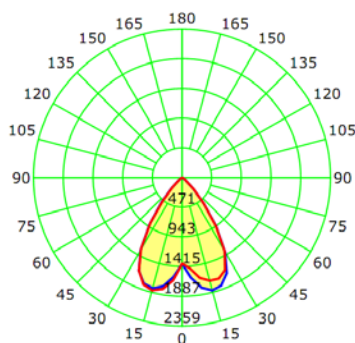

LIGHT DISTRIBUTION CURVE

ELECTRICAL

Wattage	25W
Voltage	110-277V
Power Factor	0.9
Total Harmonic Distortion (THD)	17

LIGHTING PERFORMANCE

Lumens	2000
Lumens Per Watt (Lm/W)	80
Color Temperature (CCT)	4000K
Color Rendering (CRI)	80
R9 (Red Value)	15
R13 (Skin Tones)	84
Beam Angle	50°
Light Distribution	Type VS
Dimmable Lighting Control	<i>Dimmable</i> 0-10V, Range 10% - 100%

ENVIRONMENT

Operating Temperature	-40° ~ 104°F
Suitable Location	DAMP Indoor / Covered Ceilings
Ingress Protection Rating	IP43

LIFESPAN

Average Life (Hours)	48,000
Warranty (Years)	5

COMPONENTS

LED Light Source	SMD3030
Driver	914426

CONSTRUCTION

Housing	Aluminum Alloy
Base / Power Supply	Hard Wired
Finish	Reflective

QUALIFICATIONS

Visit www.energystar.gov to confirm Energy Star qualification. • Published lumens on LED products are approximate and may vary slightly.