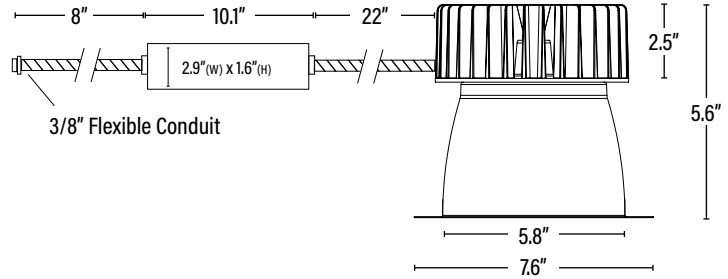

Item#: **PLT-20216** LED 6" COMMERCIAL CAN

DIMENSIONS (Inches)

Length (MOL)	5.6"
Width/Diameter (MOD)	7.6"
Weight (Lbs)	--

Line drawings may not be to scale and are for general reference only.

PACKAGING

PACKAGING	UPC	DIMENSIONS (LxWxH)	GROSS WEIGHT (Lbs)
Master Carton	1	811768020670	--
Country of Origin	China		
HS Tariff	9405.40.8200		