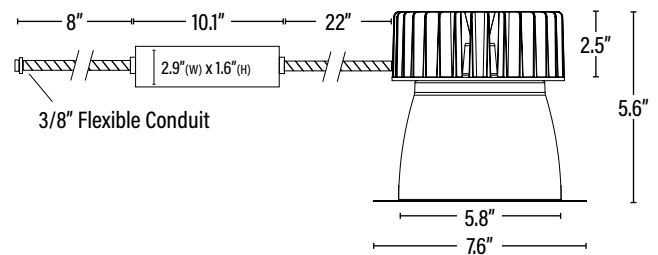

## PRODUCT DETAILS

ELECTRICAL	
Wattage	25W
Voltage	110-277V
Power Factor	0.9
Total Harmonic Distortion (THD)	N/A
LIGHTING PERFORMANCE	
Lumens	2000
Lumens Per Watt (Lm/W)	80
Color Temperature (CCT)	3000K
Color Rendering (CRI)	80
Beam Angle	50°
Light Distribution	N/A
Dimmable Lighting Control	<i>Dimmable</i> 0-10V, Range 10% - 100%
ENVIRONMENT	
Operating Temperature	-40°C ~ 40°C
Suitable Location	<b>DAMP</b> Indoor / Covered Ceilings
Ingress Protection Rating	IP43
LIFESPAN	
Average Life (Hours)	48,000
Warranty (Years)	<b>5</b>
CERTIFICATIONS	

COMPONENTS	
LED Light Source	SMD3030
Driver	N/A
CONSTRUCTION	
Housing	Aluminum Alloy
Base / Power Supply	Hard Wired
Finish	Reflective
PACKAGING	
Master Carton	1pc / 811768021356
Country of Origin	China
HS Tariff	9405.40.8200
DIMENSIONS	
Dimensions (Inches)	5.6"(L) x 7.6"(DIA)