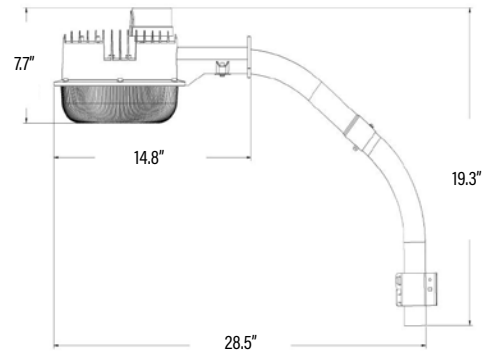

APPLICATION:

Walk ways, general area lighting and building security

PRODUCT DETAILS

ELECTRICAL	
Wattage	35W
Voltage	100-277V
Current	0.287A
Power Factor	0.9
Total Harmonic Distortion (THD)	20.3
LIGHTING PERFORMANCE	
Lumens	3507
Lumens Per Watt (Lm/W)	100
Color Temperature (CCT)	4000k
Color Rendering (CRI)	73
Beam Angle	60°
Light Distribution	Type VS
Dimmable Lighting Control	
ENVIRONMENT	
Operating Temperature	-35°C ~ 40°C
Suitable Location	WET
Ingress Protection Rating	IP65
LIFESPAN	
Average Life (Hours)	50,000
Warranty (Years)	3
CERTIFICATIONS	

COMPONENTS	
LED Light Source	Nichia NF2W757DRT-V1
Driver	Yiguang LP35W-36-c1000
CONSTRUCTION	
Housing	Aluminum / Prismatic Lens
Base / Power Supply	Hard Wired
Finish	Bronze
PACKAGING	
Master Carton	4pc / 10811768029434
Individual Box	811768029437
Country of Origin	China
HS Tariff	9405.40.6000
DIMENSIONS	
Dimensions (Inches)	14.8"(W) x 7.7"(H)