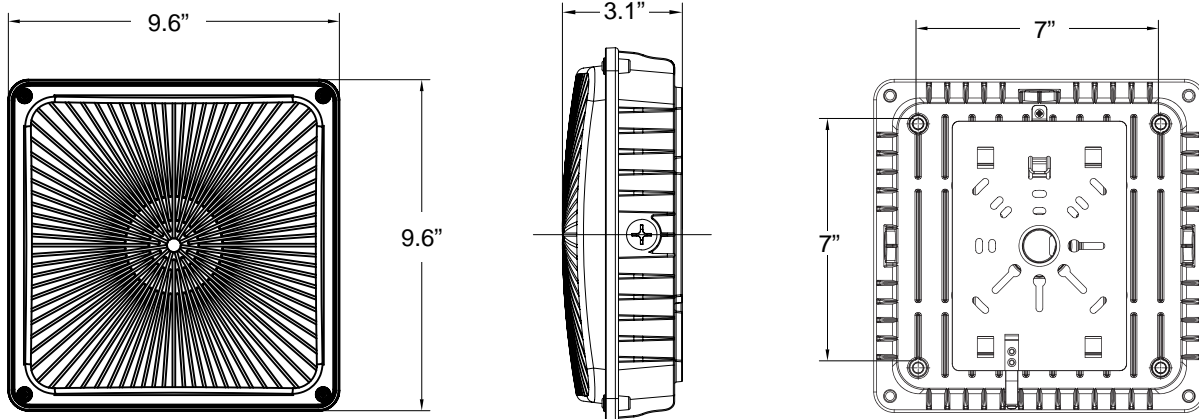

83231

LED CANOPY/45W

TECHNICAL DATA SHEET

FEATURES

Parking Garage Luminaires

- Ultra-thin design
- Replaces 100-175W MH

HOUSING

- Sealed die-casting profile for indoor applications
- Polycarbonate optical lens with heat resisting

MOUNTING

- Three 1/2" threaded conduit and one 3/4" conduit entry points

APPLICATION

Parking structures and storage areas

SPECIFICATIONS

Power Consumption	45W
Input Voltage	100-277V
Lumens	4149
Luminous Efficiency	95 Lm/W
Color Temperature	5000K
CRI	83
Housing	Die-Cast Aluminum
Lens	PC Cover
Finish	Black
Dimensions (Inches)	9.6"(L) x 9.6"(W) x 3.1"(D)

LIFESPAN & ENVIRONMENT

Average Life	50,000
Operating Temperature	-25°C ~ 40°C

SUITABLE FOR
WET
LOCATIONS

DIMENSIONS

ORDERING

ITEM#	DESCRIPTION	WATTS	COLOR	LUMENS	CRI	VOLTS	HOURS	CASE
83231	LED CANOPY 45W/50K/100-277V/BLACK	45	5000K	4149	83	100-277	50,000	1