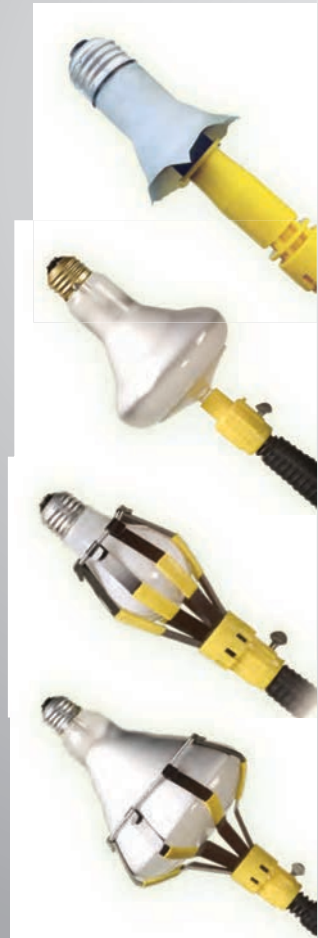

BAYCO[®]

Life Depends on Light[™]

Light Bulb Changers

Fits all Popular Bulbs

Light Bulb Changers and Accessories

Light Bulb Changer Kits with 11' Steel Poles

LBC-506

LBC-600SDLB8

LBC-600SDLB 6 piece light bulb changing kit

Includes attachments to change standard incandescent bulbs, floodlights, and recessed bulbs plus a steel pole that extends from 52" to 11'. Also includes BONUS broken bulb changers for standard incandescent and candelabra bulbs.

LBC-400 Recessed light bulb changer

LBC-400	0 17398 45004 1	Clamshell	6	1
---------	-----------------	-----------	---	---

LBC-800 Broken bulb changer

Broken bulb changer for standard incandescent and candelabra bulbs