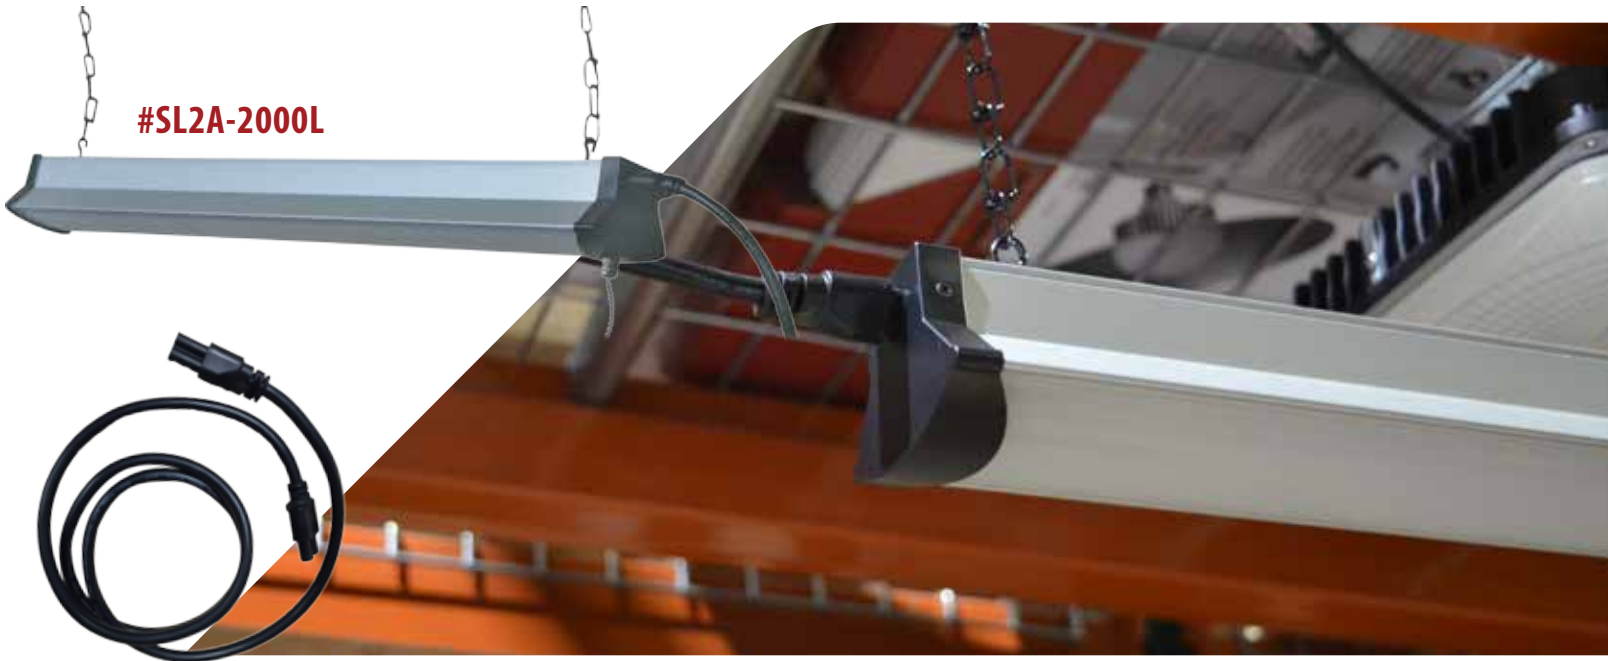

LED LINKABLE 2 ft. SHOP LIGHT

2000 LUMENS

#SL2A-2000L & #LC-48

#SL2A-2000L

#LC-48

48" Linking Cord for
#SL2A-2000L and #SL4A-4000L

PRODUCT FEATURES

- Easily Connect Up to 5 Lights Together (Maximum: 20,000 Lumens)
- Linkable with #SL4A-4000L
- 6.5" On/Off Pull Chain
- Includes Two 12" Hanging Chains and One 14" Linking Cord
- Indoor Use Only

LED SPECS

Lumens.....	2000
Wattage.....	24
CCT	4000K
CRI.....	80
Efficacy (Lumens Per Watt).....	83
LED Life.....	50,000 hrs
Beam Angle.....	120°
Power Factor	0.9

PRODUCT SPECS

Operating Voltage.....	120v
Operating Temp.....	-4~104°F
IP Rating.....	40
Cord Type/Length.....	18/3 SJT, 5 ft
Linking Cord.....	UL Listed