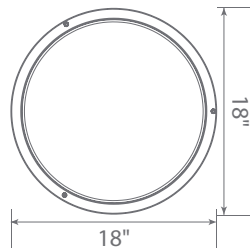

Product Dimensions