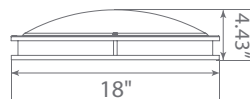

Product Dimensions