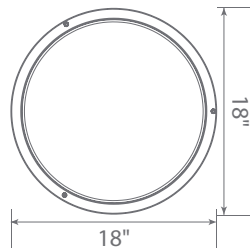

### Product Dimensions

### Product Photometric Data

**UNIT: cd**  
 — C0/180, 55.7, 58.3  
 — C90/270, 54.7, 56.4