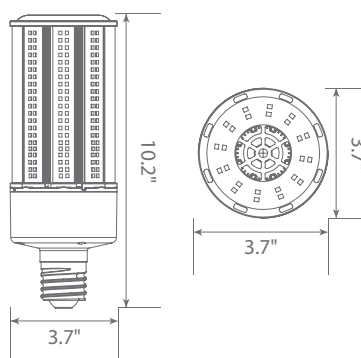

## Specifications

Input Power	Input Voltage	Lumen Output	Beam Angle	Center Beam	CCT
54 W	AC100-277V	8100 lm	360°	N/A	5000 K
CRI	Luminous Efficacy	Power Factor	Input Current	Base/Cap	Lamp Lifespan
80	150 lm/W	0.9	0.54 A	E39	50,000 Hrs.

### Product Dimensions