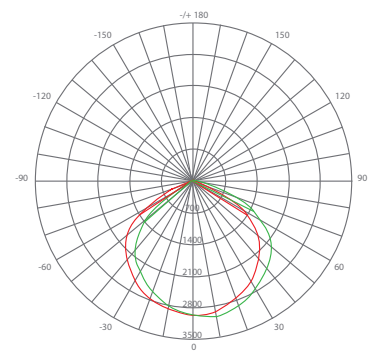

LED EWP-1051

5000K
CCT

Part #: EFWP1DM/B/70W/7500/120D/50K/D Class: LED Wall Pack

Product Description

LED EWP-1051 delivers superior brightness, valuable energy savings and long lasting performance. This LED Wall Pack is ideal for task lighting due to its uniform *cool white light (5000K). Enjoy features such as: high-powered voltage, instant on, shatter resistance, and mercury free.

Estimated Energy Cost: \$8.43 per year

Specifications

Input Power	Input Voltage	Lumen Output	Beam Angle	Center Beam	CCT
70 W	AC200-480V	7500 lm	120°	N/A cd	5000 K
CRI	Luminous Efficacy	Power Factor	Input Current	Base/Cap	Lamp Lifespan
80	107 lm/W	0.9	0.4 A	NA	50,000 Hrs.

Product Features

Non-Dimmable

Instant-On/Off

Mercury Free

Wet Rated

Product Dimensions

Product Photometric Data

UNIT: cd
 — C0/180, 55.7, 58.3
 — C90/270, 54.7, 56.4