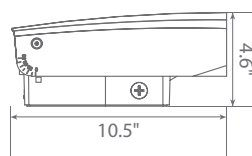

Product Features

Non-Dimmable

Instant-On/Off

Mercury Free

Wet Rated

Product Dimensions

Product Photometric Data

UNIT: cd
 — C0/180, 55.7, 58.3
 — C90/270, 54.7, 56.4