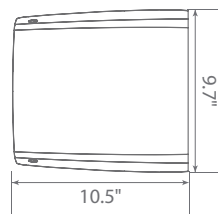

Product Features

Non-Dimmable

Instant-On/Off

Mercury Free

Wet Rated

Product Dimensions

Product Photometric Data

UNIT: cd
 — C0/180, 55.7, 58.3
 — C90/270, 54.7, 56.4