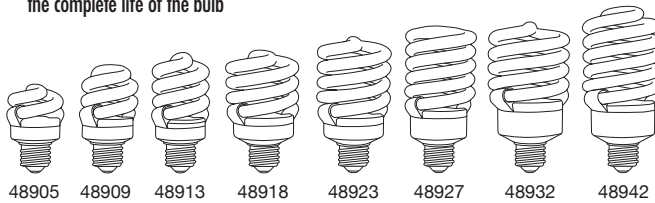

T3 Ultra Compact CFLs 12,000 Hours average rated life, 120Volts

Applications:

See below

Special Application Options: (Ordering Suffix)

- 3000°K (30K), 3500°K (35K), 4100°K (41K), 5000°K (50K), 6500°K (65K), Full Spectrum (FS)
- Long Neck 1.65" (165), 1.75" (175), 2.25" (225)
- Wet location (WL)
- Shatter Coat (SS)

Features and Benefits:

- Ultra high efficiency ballast increases lumen output
- Lateral cathode design optimizes thermal efficiency
- Exclusive end of life circuitry
- Long life, 12,000 hours average rated life
- New design and construction improves lumen maintenance over the complete life of the bulb