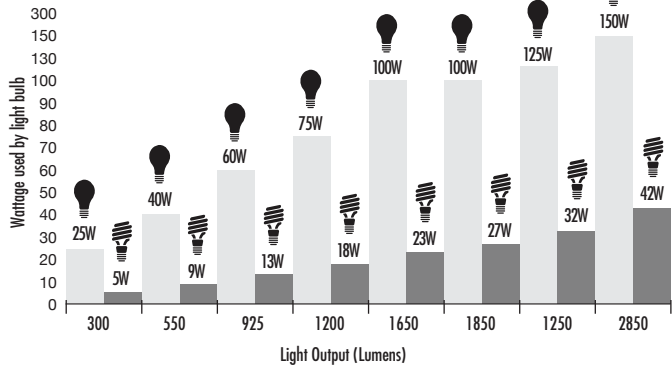

Incandescent Comparison

Specifications: (at full brightness)

End of Life Protection	..... Yes
Ballast Type	..... Electronic
Starting Method	..... Instant Start
Input Line Voltage	..... 120VAC
Input Line Frequency	..... 50/60HZ
Color Temperature	..... 2700°K
Color Rendering Index	 82
Minimum Starting Temperature	..... -20°F, -29°C
Maximum Operating Temperature	..... 160°F, 71°C
U.L. / C.U.L. Listed	..... Yes – E149698
FCC Compliance	..... 47 CFR Part 18
Lamp Operating Frequency	..... 45 KHZ
Lamp Current Crest Factor	..... <1.60
Total Harmonic Distortion	..... <150%
Power Factor	..... >.50

Special Application Notes:

- Up to 23w is UL approved for totally enclosed fixtures.
- Use a 27w and 32w in an open recessed can.
- Do not use a 27w and 32w in an enclosed recessed can. Use voids the warranty.
- Do not use a 42w in an enclosed or open recessed can or any type of enclosed fixture. Use voids the warranty.
- Do not use more than two lamps in any type of enclosed luminaire.
- Do not use more than 2 bulbs in an enclosed fixture. If fixture is manufactured for incandescents, use no higher than the CFL equivalent wattage, as shown on chart.

Warranties and Certifications:

24 MONTH WARRANTY

Item #	Wattage	Incandescent Wattage Comparison	Initial Lumens	Input Line Current	M.O.L (inches)	Diameter (inches)	Lamp Life (hours)	Table/Floor Lamps	Chandeliers	Recessed Cans	Bare Bulb Fixtures	High Bay Fixtures	Ceiling Fixtures	Desk Lamp	Outdoor Covered
48909	9	40	600	.15a	3.6	1.8	12K	•	•	•	•		•	•	•
48913	13	60	925	.22a	3.9	1.8	12K	•	•	•	•		•	•	•
48913C	13	60	925	.22a	3.8	1.8	12K	•	•	•	•		•	•	•
48918	18	75	1300	.30a	4.0	2.4	12K	•	•	•	•		•	•	•
48923	23	100	1650	.38a	4.4	2.4	12K	•	•	•	•		•	•	•
48927	27	100	1850	.45a	5.1	2.4	12K	•	•	•	•		•	•	•
48932	32	125	2150	.53a	5.1	2.7	12K	•	•	•	•		•	•	•
48942	42	150	2850	.70a	5.7	2.4	12K	•	•	•	•		•	•	•