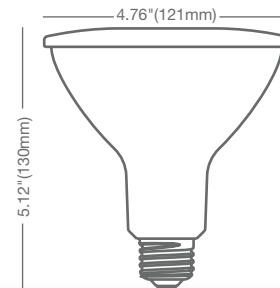

PAR38 14W DIM. CORE LED SERIES

CORE

14W REPLACES

90W Hal.

80% Energy Savings

\$261 Savings per lamp*

- Wet location rated for outdoor use
- Lightweight environmentally friendly construction
- Full-face optic: maximizes distribution, minimizes glare
- High 75 LPW in Warm White
- Smooth dimming on existing dimmers
- FL beam angle in Warm White & Halogen White CCT

TM 21

SUITABLE FOR ALL DIRECTIONAL APPLICATIONS

ILLUMINANCE & CANDELA DISTRIBUTION

14PAR38DIM/830FL40

For other CCT use the following multipliers: 2700K .95

- Base:** E26
- Voltage:** 120V
- Dimmable:** Yes***
- PF:** 0.9
- Lifetime:** 25,000 hrs
- Weight:** 0.44lb / 200g

SPECIFICATIONS

Model	Product	Power (W)	CCT	CRI (typ.)	Lumens	LPW	Beam Angle	CBCP (cd)
14PAR38DIM/827FL40	57807	14	Warm White 2700K	80	1000	71	FL 40°	1900
14PAR38DIM/830FL40	57809	14	Halogen White 3000K	80	1050	75	FL 40°	2000