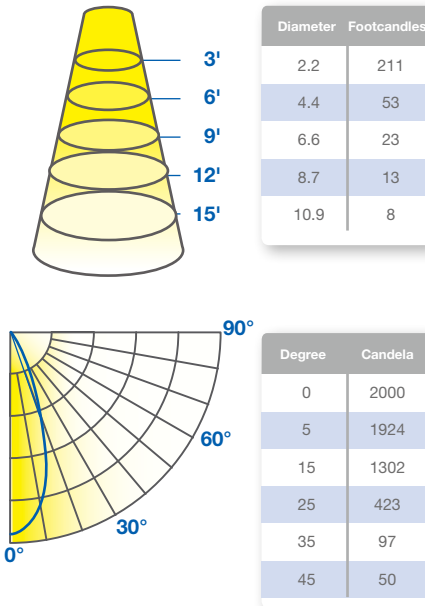

PAR38 14W DIM. CORE LED SERIES

CORE

14W REPLACES

90W Hal.

80% Energy Savings

\$261 Savings per lamp*

- Wet location rated for outdoor use
- Lightweight environmentally friendly construction
- Full-face optic: maximizes distribution, minimizes glare
- High 75 LPW in Warm White
- Smooth dimming on existing dimmers
- FL beam angle in Warm White & Halogen White CCT

TM 21

SUITABLE FOR ALL DIRECTIONAL APPLICATIONS

ILLUMINANCE & CANDELA DISTRIBUTION

14PAR38DIM/830FL40

For other CCT use the following multipliers: 2700K .95

- Base:** E26
- Voltage:** 120V
- Dimmable:** Yes***
- PF:** 0.9
- Lifetime:** 25,000 hrs
- Weight:** 0.44lb / 200g

SPECIFICATIONS

Model	Product	Power (W)	CCT	CRI (typ.)	Lumens	LPW	Beam Angle	CBCP (cd)
14PAR38DIM/827FL40	57807	14	Warm White 2700K	80	1000	71	FL 40°	1900
14PAR38DIM/830FL40	57809	14	Halogen White 3000K	80	1050	75	FL 40°	2000