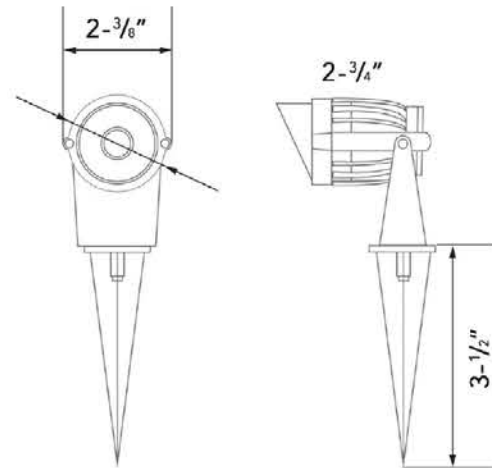

## DIMENSIONS

## 5W POWER STAR - 12V BULLET

MODEL: LED-FL-5-BL-12

### KEY FEATURES

- DIE-CAST ALUMINUM
- TEMPERED GLASS LENS WITH SEAMLESS SILICONE
- SUITABLE FOR WET LOCATIONS (IP54)
- FULLY ADJUSTABLE TRUNNION
- 3FT SJ LEAD WIRE
- 3 YEAR WARRANTY
- EQUIVALENT TO 35W HALOGEN
- CAST ALUMINUM STAKE INCLUDED

### PRODUCT SPECIFICATIONS

DIMENSIONS	5-1/2"H X 2-3/8"W
MATERIAL	CAST ALUMINUM
FINISH	BRONZE POWDER COAT
LENS	CLEAR TEMPERED
LED	5W* EPISTAR COB
KELVIN	3000K (WARM WHITE)
LUMENS	400
EQUAL TO	35W HALOGEN
BEAM ANGLE	60°
VOLTAGE	12V AC/DC
PROJECTION	UP TO 30 FT