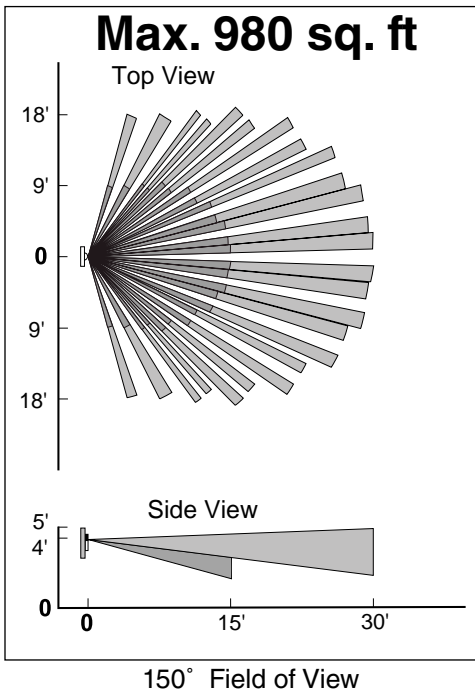

Adjustable time delay
from 15 seconds to 30
minutes

Impact Fresnel Lens

LED indicator flashes
when sensor detects
motion

Adjustable detection
sensitivity

Ambient light level adjustment

OFF / AUTO / ON switch

Control Panel Cover

Part #	IOS-DSIF	IOS-DSIMF
Desc	Single Pole, Wall Switch PIR Occupancy Sensor with slide button	Single Pole, Wall Switch PIR Occupancy Sensor with slide button
Rating	Incandescent / Tungsten: 500W-120VAC Fluorescent / Ballast: 500VA-120VAC Motor: 1/8HP-120VAC Time Delay: 15 Sec to 30 Min Light Level: 30 Lux--Daylight Operation Temperature: 32°F--131°F / 0-55°C No minimum Load required. Can be used with electronic fluorescent ballasts	SCR contained, not suitable for use with electronic ballast Incandescent / Tungsten: 500W-120VAC Motor: 1/8HP-120VAC Time Delay: 15 Sec to 30 Min Light Level: 30 Lux--Daylight Operation Temperature: 32°F--131°F / 0-55°C Minimum Load: 25W Magnetic Fluorescent Only
Coverage	150° , Max 980sq. ft	150° , Max 980sq. ft
Color	White, Ivory	White, Ivory
Two Year Limited Warranty		

Model Ordering Info:

Series	Style	Type	Operation	Finish
IOS Intermatic Occupancy Sensor	D Decorator Plate	S Slide Button	IF Incandescent / Fluorescent	WH White
			IMF Incandescent / Magnetic Fluorescent	IV Ivory