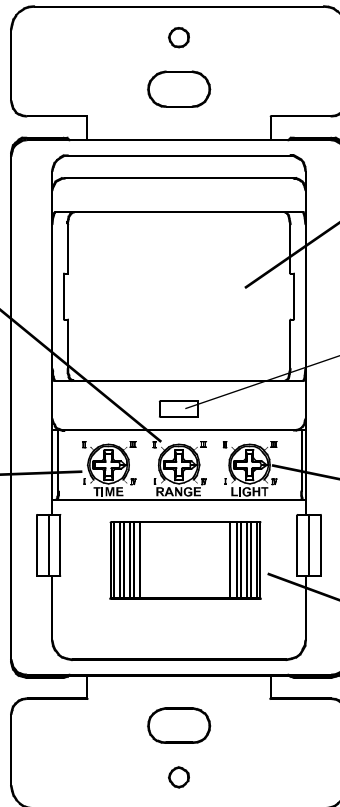

IOS-DSIF-IV  
IOS-DSIMF-IV

IOS-DSIF-WH  
IOS-DSIMF-WH

*Ideal for:*  
Laundry Rooms, Closets, Garages,  
Kitchens, Home Offices

Adjustable time delay  
from 15 seconds to 30  
minutes

Impact Fresnel Lens

LED indicator flashes  
when sensor detects  
motion

Adjustable detection  
sensitivity

Ambient light level adjustment

OFF / AUTO / ON switch

Control Panel Cover

Part #	IOS-DSIF	IOS-DSIMF
<b>Desc</b>	Single Pole, Wall Switch PIR Occupancy Sensor with slide button	Single Pole, Wall Switch PIR Occupancy Sensor with slide button
<b>Rating</b>	Incandescent / Tungsten: 500W-120VAC Fluorescent / Ballast: 500VA-120VAC Motor: 1/8HP-120VAC Time Delay: 15 Sec to 30 Min Light Level: 30 Lux--Daylight Operation Temperature: 32°F--131°F / 0-55°C No minimum Load required. <b>Can be used with electronic fluorescent ballasts</b>	SCR contained, not suitable for use with electronic ballast Incandescent / Tungsten: 500W-120VAC Motor: 1/8HP-120VAC Time Delay: 15 Sec to 30 Min Light Level: 30 Lux--Daylight Operation Temperature: 32°F--131°F / 0-55°C Minimum Load: 25W <b>Magnetic Fluorescent Only</b>
<b>Coverage</b>	150° , Max 980sq. ft	150° , Max 980sq. ft
<b>Color</b>	White, Ivory	White, Ivory
<b>Two Year Limited Warranty</b>		