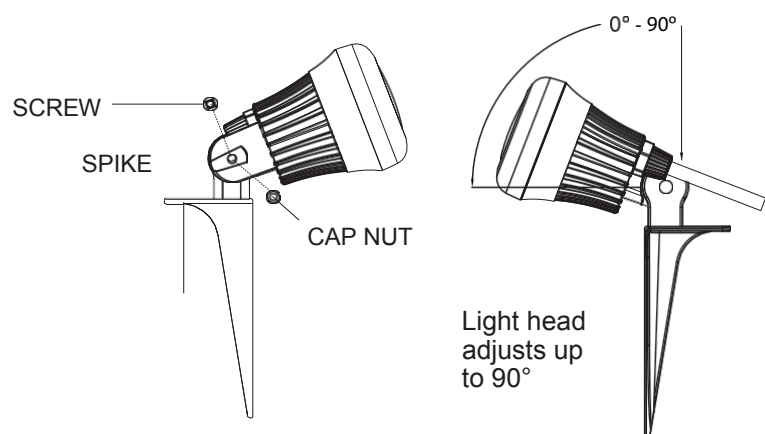

This portable lamp has a **POLARIZED** plug (one blade is wider than the other) as a feature to reduce the risk of electric shock.

This plug will fit in a polarized outlet only one way. If the plug does not fit fully in the outlet, reverse the plug. If it still does not fit, contact a qualified electrician.

How to Use:

Insert the spike into ground, adjust the light to the desired angle and tighten cap nut to lock into place. Plug into outlet or extension cord.

Important Tips:

- Make sure the light head does not touch the ground
- Keep area clear from debris
- Do not open or try to remodel this item
- It is not possible to replace the LED light source
- Do not alter the plug
- Never use with an extension cord unless the outdoor accent light cord can be fully inserted