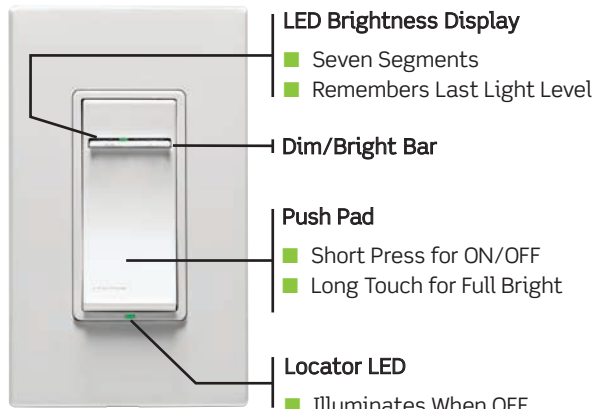

## Elegance, Precision and Practicality

The Vizia +™ collection has striking good looks that speak to the advanced technologies underneath the surface and the possibilities they promise. An all digital design, coupled with an elegantly simple user interface, results in an exceptionally intuitive, easy-to-operate control.

Uncluttered and streamlined, the Vizia +™ collection complements a wide range of decorating styles, and delivers a performance and aesthetic return for a relatively small investment. Best of all, it is completely compatible with Decora Plus™ screwless and standard wallplates, as well as Leviton's line of Decora® wiring devices. The end result: a family of lighting controls that provides a touch of class as well as significant energy savings.

Dimming the Lights This Much	Reduces Energy Consumption By	And Extends Bulb Life
10%	10%	2x longer
25%	20%	4x longer
50%	40%	20x longer
75%	60%	More than 20x

**vizia +™**

- When lights are OFF, you can change the light level that the lights will turn ON to by using the DIM/BRIGHT bar
- When power is restored after a power outage, lights will return to last setting prior to power interruption