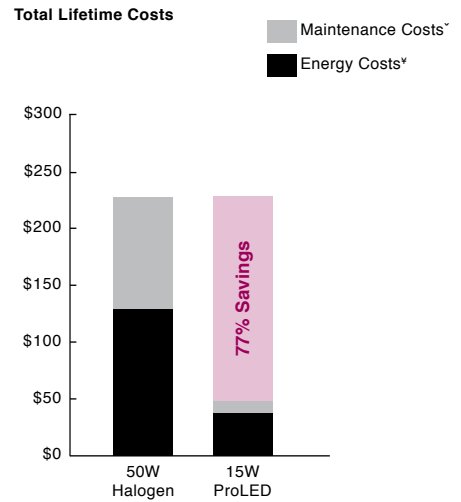

Savings Comparison

^{*} Maintenance costs based on 15 minutes at \$40 per/hr
[‡] Energy costs based on \$0.11 kWh

Ordering Information

	Watt	Base	Product #	Product Code	Description	Volts	Color Temp.	CRI	Lumens	CBCP	Useful Life*	Beam Spread	Pkg. Qty.	MOL	Equivalent Wattage
PAR20															
⊕	7	Medium	80963	PAR20FL7/827/ECO/LED	Flood	120	2700K	82	500	600	25,000	40°	1/6	3.39"	50
⊕	7	Medium	80964	PAR20FL7/830/ECO/LED	Flood	120	3000K	82	500	600	25,000	40°	1/6	3.39"	50
PAR30 L															
⊕	10	Medium	80958	PAR30FL10L/827/ECO/LED	Flood	120	2700K	82	800	1120	25,000	40°	1/6	4.61"	50
⊕	10	Medium	80959	PAR30FL10L/830/ECO/LED	Flood	120	3000K	82	800	1120	25,000	40°	1/6	4.61"	50
⊕	10	Medium	80960	PAR30FL10L/840/ECO/LED	Flood	120	4000K	82	800	1120	25,000	40°	1/6	4.61"	50
PAR30 S															
⊕	10	Medium	80961	PAR30FL10S/827/ECO/LED	Flood	120	2700K	82	800	960	25,000	40°	1/6	3.35"	45
⊕	10	Medium	80962	PAR30FL10S/830/ECO/LED	Flood	120	3000K	82	800	960	25,000	40°	1/6	3.35"	45
PAR38															
⊕	15	Medium	80953	PAR38FL15/827/ECO/LED	Flood	120	2700K	82	1200	1800	25,000	40°	1/6	5.08"	90
⊕	15	Medium	80954	PAR38FL15/830/ECO/LED	Flood	120	3000K	82	1200	1800	25,000	40°	1/6	5.08"	90
⊕	15	Medium	80955	PAR38FL15/840/ECO/LED	Flood	120	4000K	82	1200	1800	25,000	40°	1/6	5.08"	90
⊕	15	Medium	80956	PAR38FL15/850/ECO/LED	Flood	120	5000K	82	1200	1800	25,000	40°	1/6	5.08"	90
⊕	15	Medium	80957	PAR38NFL15/830/ECO/LED	Narrow Flood	120	3000K	82	1200	3600	25,000	25°	1/6	5.08"	90