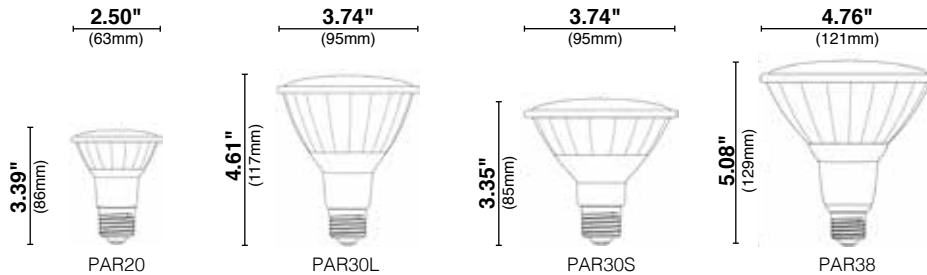

Savings Comparison

^{*} Maintenance costs based on 15 minutes at \$40 per/hr
[‡] Energy costs based on \$0.11 kWh

Ordering Information

	Watt	Base	Product #	Product Code	Description	Volts	Color Temp.	CRI	Lumens	CBCP	Useful Life*	Beam Spread	Pkg. Qty.	MOL	Equivalent Wattage
PAR20															
⊕	7	Medium	80963	PAR20FL7/827/ECO/LED	Flood	120	2700K	82	500	600	25,000	40°	1/6	3.39"	50
⊕	7	Medium	80964	PAR20FL7/830/ECO/LED	Flood	120	3000K	82	500	600	25,000	40°	1/6	3.39"	50
PAR30 L															
⊕	10	Medium	80958	PAR30FL10L/827/ECO/LED	Flood	120	2700K	82	800	1120	25,000	40°	1/6	4.61"	50
⊕	10	Medium	80959	PAR30FL10L/830/ECO/LED	Flood	120	3000K	82	800	1120	25,000	40°	1/6	4.61"	50
⊕	10	Medium	80960	PAR30FL10L/840/ECO/LED	Flood	120	4000K	82	800	1120	25,000	40°	1/6	4.61"	50
PAR30 S															
⊕	10	Medium	80961	PAR30FL10S/827/ECO/LED	Flood	120	2700K	82	800	960	25,000	40°	1/6	3.35"	45
⊕	10	Medium	80962	PAR30FL10S/830/ECO/LED	Flood	120	3000K	82	800	960	25,000	40°	1/6	3.35"	45
PAR38															
⊕	15	Medium	80953	PAR38FL15/827/ECO/LED	Flood	120	2700K	82	1200	1800	25,000	40°	1/6	5.08"	90
⊕	15	Medium	80954	PAR38FL15/830/ECO/LED	Flood	120	3000K	82	1200	1800	25,000	40°	1/6	5.08"	90
⊕	15	Medium	80955	PAR38FL15/840/ECO/LED	Flood	120	4000K	82	1200	1800	25,000	40°	1/6	5.08"	90
⊕	15	Medium	80956	PAR38FL15/850/ECO/LED	Flood	120	5000K	82	1200	1800	25,000	40°	1/6	5.08"	90
⊕	15	Medium	80957	PAR38NFL15/830/ECO/LED	Narrow Flood	120	3000K	82	1200	3600	25,000	25°	1/6	5.08"	90