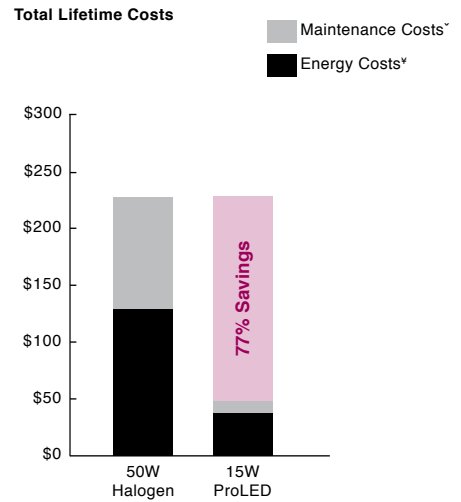

Savings Comparison

* Maintenance costs based on 15 minutes at \$40 per/hr
 ¥ Energy costs based on \$0.11 kWh

Ordering Information

	Watt	Base	Product #	Product Code	Description	Volts	Color Temp.	CRI	Lumens	CBCP	Useful Life*	Beam Spread	Pkg. Qty.	MOL	Equivalent Wattage
PAR20															
⊕	7	Medium	80963	PAR20FL7/827/ECO/LED	Flood	120	2700K	82	500	600	25,000	40°	1/6	3.39"	50
⊕	7	Medium	80964	PAR20FL7/830/ECO/LED	Flood	120	3000K	82	500	600	25,000	40°	1/6	3.39"	50
PAR30 L															
⊕	10	Medium	80958	PAR30FL10L/827/ECO/LED	Flood	120	2700K	82	800	1120	25,000	40°	1/6	4.61"	50
⊕	10	Medium	80959	PAR30FL10L/830/ECO/LED	Flood	120	3000K	82	800	1120	25,000	40°	1/6	4.61"	50
⊕	10	Medium	80960	PAR30FL10L/840/ECO/LED	Flood	120	4000K	82	800	1120	25,000	40°	1/6	4.61"	50
PAR30 S															
⊕	10	Medium	80961	PAR30FL10S/827/ECO/LED	Flood	120	2700K	82	800	960	25,000	40°	1/6	3.35"	45
⊕	10	Medium	80962	PAR30FL10S/830/ECO/LED	Flood	120	3000K	82	800	960	25,000	40°	1/6	3.35"	45
PAR38															
⊕	15	Medium	80953	PAR38FL15/827/ECO/LED	Flood	120	2700K	82	1200	1800	25,000	40°	1/6	5.08"	90
⊕	15	Medium	80954	PAR38FL15/830/ECO/LED	Flood	120	3000K	82	1200	1800	25,000	40°	1/6	5.08"	90
⊕	15	Medium	80955	PAR38FL15/840/ECO/LED	Flood	120	4000K	82	1200	1800	25,000	40°	1/6	5.08"	90
⊕	15	Medium	80956	PAR38FL15/850/ECO/LED	Flood	120	5000K	82	1200	1800	25,000	40°	1/6	5.08"	90
⊕	15	Medium	80957	PAR38NFL15/830/ECO/LED	Narrow Flood	120	3000K	82	1200	3600	25,000	25°	1/6	5.08"	90