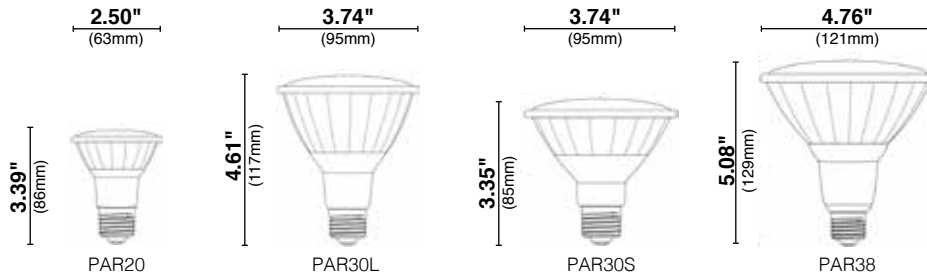

Savings Comparison

* Maintenance costs based on 15 minutes at \$40 per/hr
 ¥ Energy costs based on \$0.11 kWh

Ordering Information

	Watt	Base	Product #	Product Code	Description	Volts	Color Temp.	CRI	Lumens	CBCP	Useful Life*	Beam Spread	Pkg. Qty.	MOL	Equivalent Wattage
PAR20															
⊕	7	Medium	80963	PAR20FL7/827/ECO/LED	Flood	120	2700K	82	500	600	25,000	40°	1/6	3.39"	50
⊕	7	Medium	80964	PAR20FL7/830/ECO/LED	Flood	120	3000K	82	500	600	25,000	40°	1/6	3.39"	50
PAR30 L															
⊕	10	Medium	80958	PAR30FL10L/827/ECO/LED	Flood	120	2700K	82	800	1120	25,000	40°	1/6	4.61"	50
⊕	10	Medium	80959	PAR30FL10L/830/ECO/LED	Flood	120	3000K	82	800	1120	25,000	40°	1/6	4.61"	50
⊕	10	Medium	80960	PAR30FL10L/840/ECO/LED	Flood	120	4000K	82	800	1120	25,000	40°	1/6	4.61"	50
PAR30 S															
⊕	10	Medium	80961	PAR30FL10S/827/ECO/LED	Flood	120	2700K	82	800	960	25,000	40°	1/6	3.35"	45
⊕	10	Medium	80962	PAR30FL10S/830/ECO/LED	Flood	120	3000K	82	800	960	25,000	40°	1/6	3.35"	45
PAR38															
⊕	15	Medium	80953	PAR38FL15/827/ECO/LED	Flood	120	2700K	82	1200	1800	25,000	40°	1/6	5.08"	90
⊕	15	Medium	80954	PAR38FL15/830/ECO/LED	Flood	120	3000K	82	1200	1800	25,000	40°	1/6	5.08"	90
⊕	15	Medium	80955	PAR38FL15/840/ECO/LED	Flood	120	4000K	82	1200	1800	25,000	40°	1/6	5.08"	90
⊕	15	Medium	80956	PAR38FL15/850/ECO/LED	Flood	120	5000K	82	1200	1800	25,000	40°	1/6	5.08"	90
⊕	15	Medium	80957	PAR38NFL15/830/ECO/LED	Narrow Flood	120	3000K	82	1200	3600	25,000	25°	1/6	5.08"	90