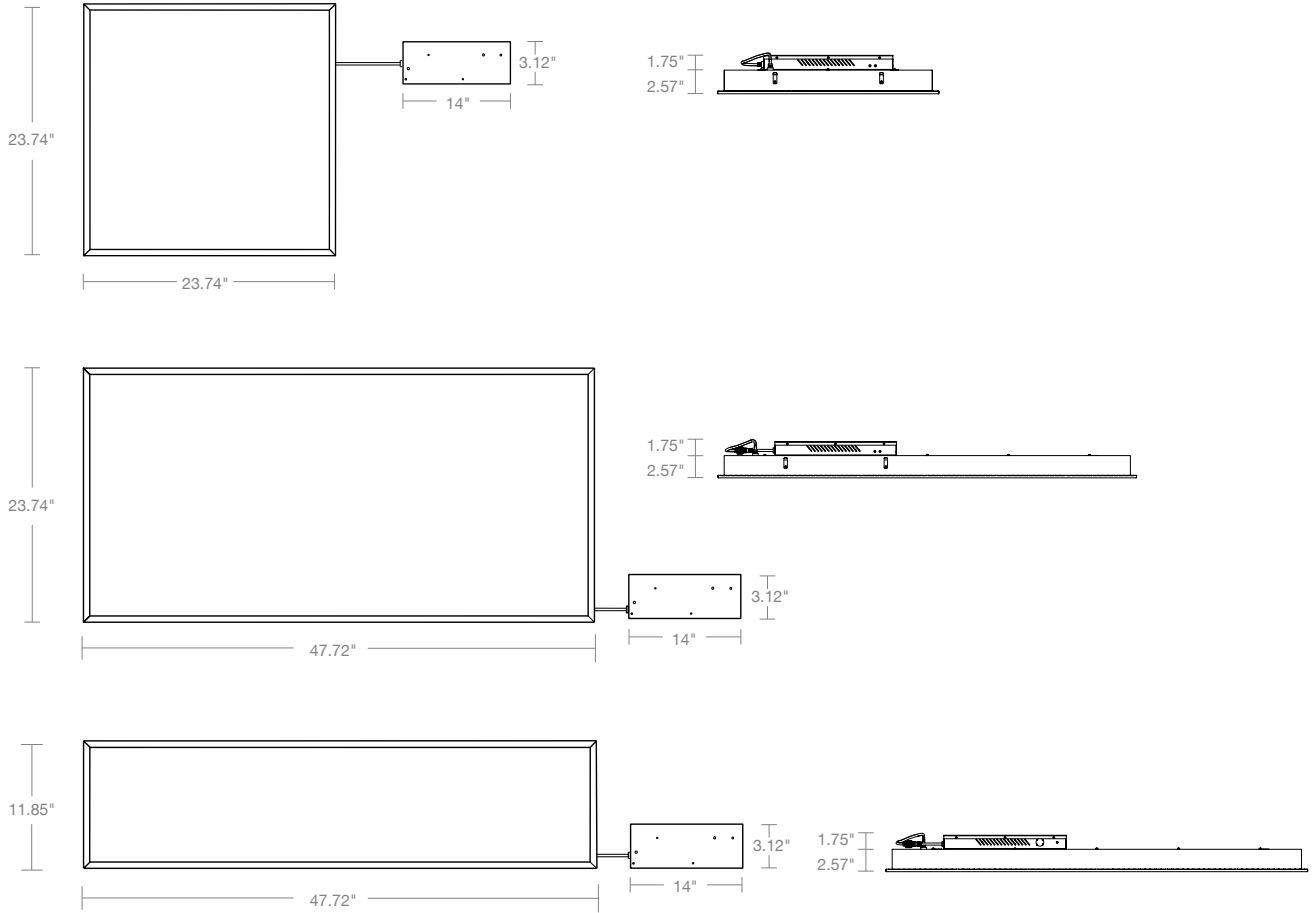

## Ordering Information

Watt	Product #	Product Code	Volts	Color Temp.	CRI	Lumens	Useful Life*	Pkg. Qty.	Beam Spread	Weight
<b>2' x 2'</b>										
35 Watt	80918	22PNL35/835/LED	100~277V	3500K	82	2975	50000	1	120°	9.5 lbs.
35 Watt	80900	22PNL35/840/LED	100~277V	4000K	82	3000	50000	1	120°	9.5 lbs.
35 Watt	80901	22PNL35/850/LED	100~277V	5000K	82	3100	50000	1	120°	9.5 lbs.
<b>2' x 4'</b>										
52 Watt	80919	24PNL52/835/LED	100~277V	3500K	82	4500	50000	1	120°	17.6 lbs
52 Watt	80902	24PNL52/840/LED	100~277V	4000K	82	4700	50000	1	120°	17.6 lbs
52 Watt	80903	24PNL52/850/LED	100~277V	5000K	82	4800	50000	1	120°	17.6 lbs
<b>1' x 4'</b>										
35 Watt	80917	14PNL35/835/LED	100~277V	3500K	82	2975	50000	1	120°	9.5 lbs.
35 Watt	80908	14PNL35/840/LED	100~277V	4000K	82	3050	50000	1	120°	9.5 lbs.
35 Watt	80909	14PNL35/850/LED	100~277V	5000K	82	3150	50000	1	120°	9.5 lbs.

## Dimensions