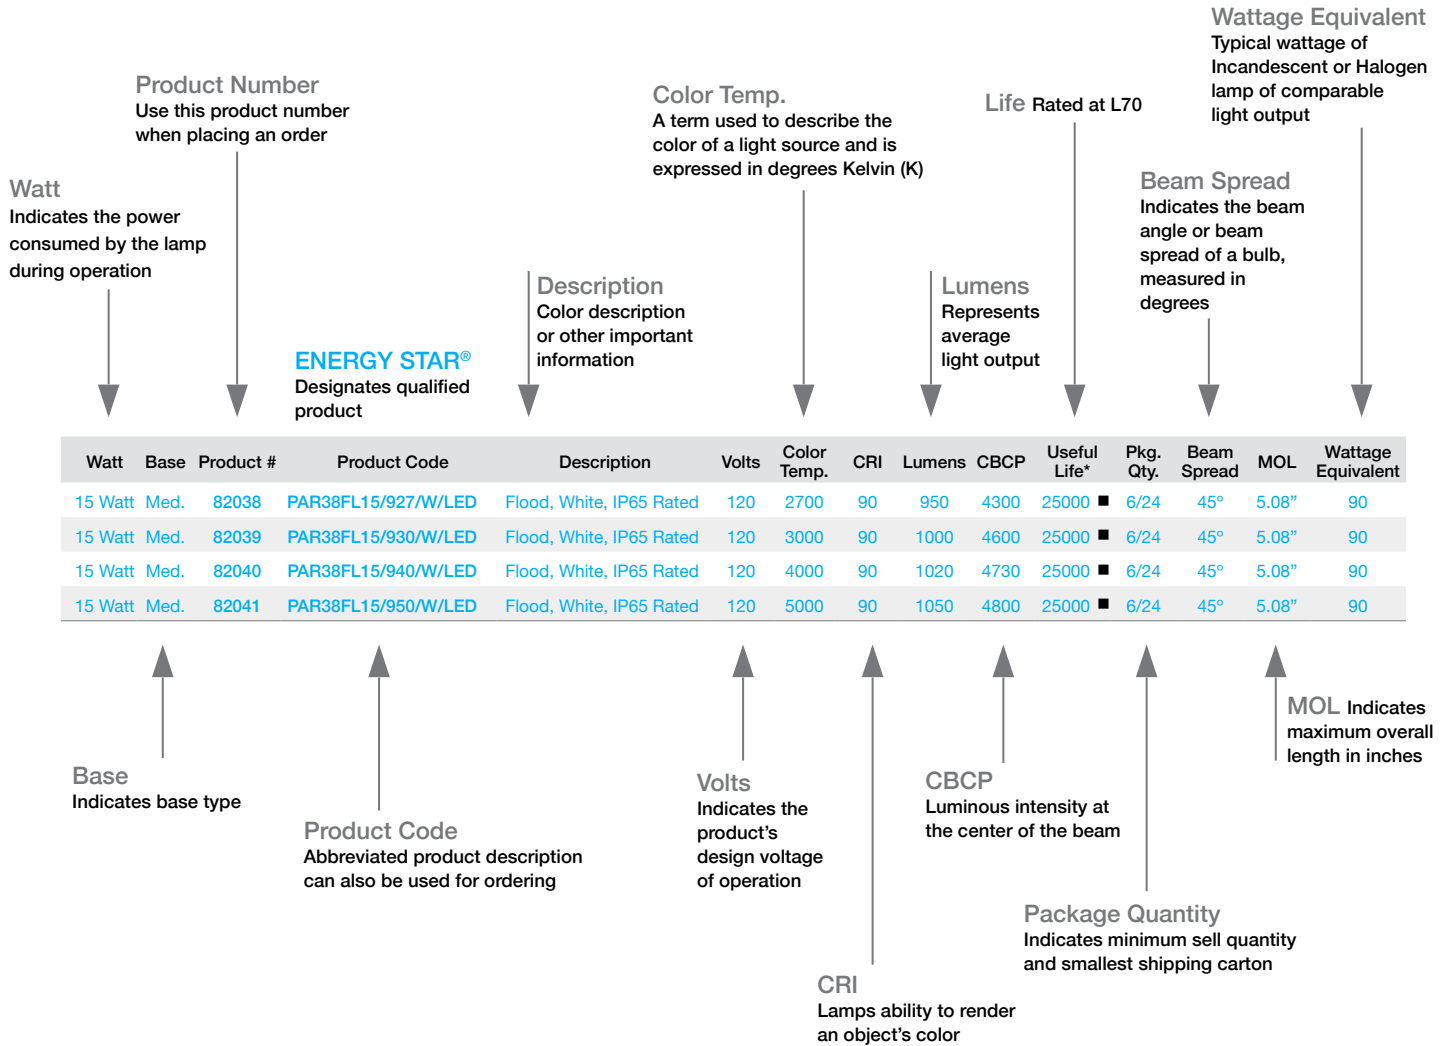

ProLED®

How to Read Ordering Information

ProLED Panel Light Series

Specifications

- Available in 1' x 4', 2' x 2' and 2' x 4' for recessed installations
- Direct backlit design provides a smooth and more uniform light distribution than edge-lit panels
- Rated for dry locations and non-IC applications
- Premium milk white lens
- Remote driver enclosure with multiple knockouts for easy access
- Fast access terminal block for easy thru-wire
- White powder coated steel housing
- 100-277 VAC voltage sensing driver
- Lightweight
- 0-10V dimming standard
- ETL Listed and tested to UL1598 Luminaire Standard for safety
- 50,000 hour life, up-to 2 times longer than standard T8 Fluorescent
- Available in 3500K, 4000K and 5000K CCT
- 82 CRI for quality and consistent color rendering
- Quiet and flicker-free LED technology
- 5-Year Limited Warranty

Markets & Applications

Ordering Information

Watt	Product #	Product Code	Volts	Color Temp.	CRI	Lumens	Useful Life*	Pkg. Qty.	Beam Spread	Weight
2' x 2'										
35 Watt	80918	22PNL35/835/LED	100~277V	3500K	82	2975	50000	1	120°	9.5 lbs.
35 Watt	80900	22PNL35/840/LED	100~277V	4000K	82	3000	50000	1	120°	9.5 lbs.
35 Watt	80901	22PNL35/850/LED	100~277V	5000K	82	3100	50000	1	120°	9.5 lbs.
2' x 4'										
52 Watt	80919	24PNL52/835/LED	100~277V	3500K	82	4500	50000	1	120°	17.6 lbs
52 Watt	80902	24PNL52/840/LED	100~277V	4000K	82	4700	50000	1	120°	17.6 lbs
52 Watt	80903	24PNL52/850/LED	100~277V	5000K	82	4800	50000	1	120°	17.6 lbs
1' x 4'										
35 Watt	80917	14PNL35/835/LED	100~277V	3500K	82	2975	50000	1	120°	9.5 lbs.
35 Watt	80908	14PNL35/840/LED	100~277V	4000K	82	3050	50000	1	120°	9.5 lbs.
35 Watt	80909	14PNL35/850/LED	100~277V	5000K	82	3150	50000	1	120°	9.5 lbs.

* Useful Life is defined as the point in time at which the LED will maintain at least 70% of its initial lumens. The LED will continue to operate past this point at decreased light levels. May not be compatible with all dimming systems, dimming performance may vary by system.