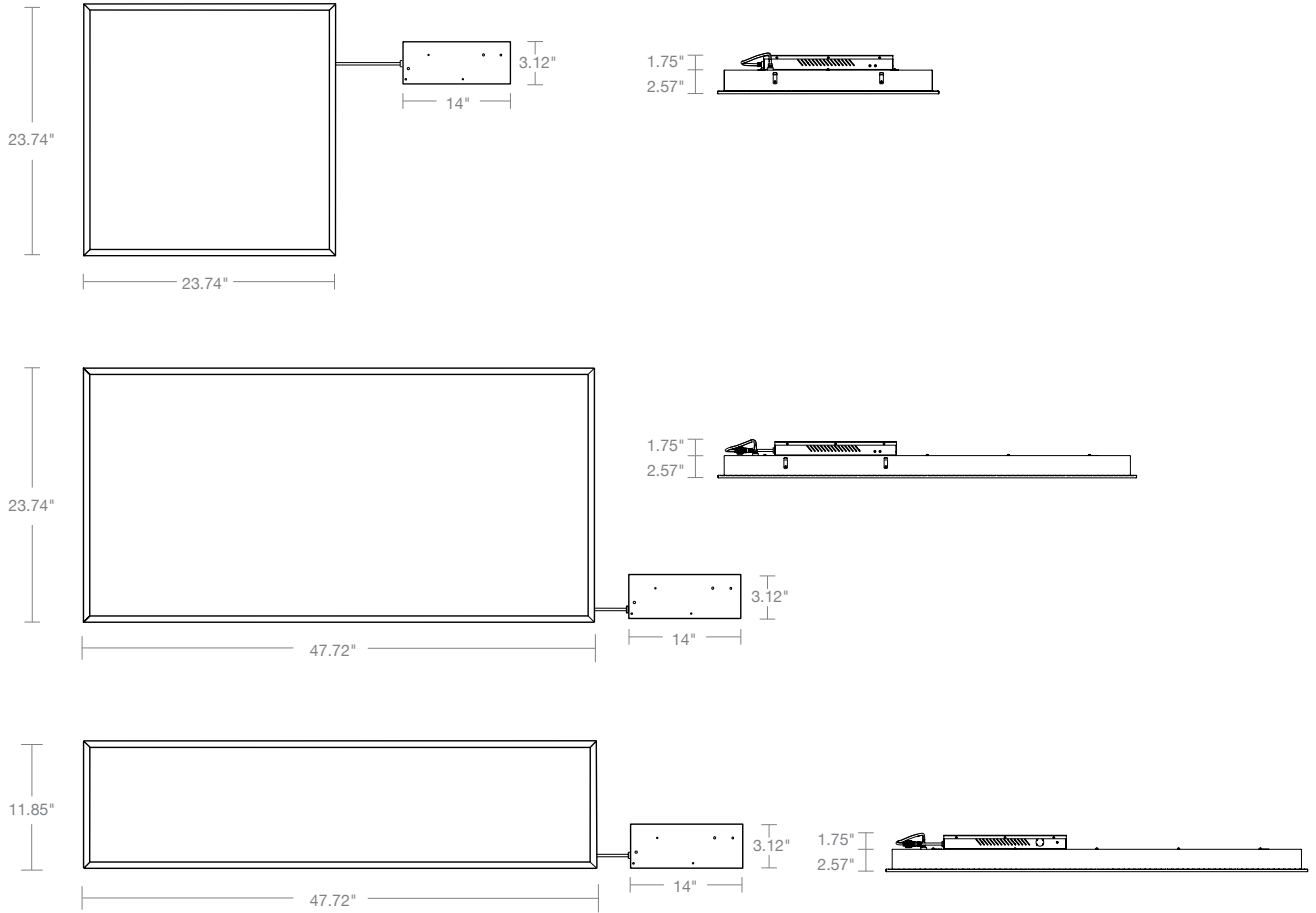

ProLED®

How to Read Ordering Information

ProLED Panel Light Series

Specifications

- Available in 1' x 4', 2' x 2' and 2' x 4' for recessed installations
- Direct backlit design provides a smooth and more uniform light distribution than edge-lit panels
- Rated for dry locations and non-IC applications
- Premium milk white lens
- Remote driver enclosure with multiple knockouts for easy access
- Fast access terminal block for easy thru-wire
- White powder coated steel housing
- 100-277 VAC voltage sensing driver
- Lightweight
- 0-10V dimming standard
- ETL Listed and tested to UL1598 Luminaire Standard for safety
- 50,000 hour life, up-to 2 times longer than standard T8 Fluorescent
- Available in 3500K, 4000K and 5000K CCT
- 82 CRI for quality and consistent color rendering
- Quiet and flicker-free LED technology
- 5-Year Limited Warranty

Markets & Applications

Ordering Information

Watt	Product #	Product Code	Volts	Color Temp.	CRI	Lumens	Useful Life*	Pkg. Qty.	Beam Spread	Weight
2' x 2'										
35 Watt	80918	22PNL35/835/LED	100~277V	3500K	82	2975	50000	1	120°	9.5 lbs.
35 Watt	80900	22PNL35/840/LED	100~277V	4000K	82	3000	50000	1	120°	9.5 lbs.
35 Watt	80901	22PNL35/850/LED	100~277V	5000K	82	3100	50000	1	120°	9.5 lbs.
2' x 4'										
52 Watt	80919	24PNL52/835/LED	100~277V	3500K	82	4500	50000	1	120°	17.6 lbs
52 Watt	80902	24PNL52/840/LED	100~277V	4000K	82	4700	50000	1	120°	17.6 lbs
52 Watt	80903	24PNL52/850/LED	100~277V	5000K	82	4800	50000	1	120°	17.6 lbs
1' x 4'										
35 Watt	80917	14PNL35/835/LED	100~277V	3500K	82	2975	50000	1	120°	9.5 lbs.
35 Watt	80908	14PNL35/840/LED	100~277V	4000K	82	3050	50000	1	120°	9.5 lbs.
35 Watt	80909	14PNL35/850/LED	100~277V	5000K	82	3150	50000	1	120°	9.5 lbs.

ProLED Panel Light Series

Dimensions

Photometrics