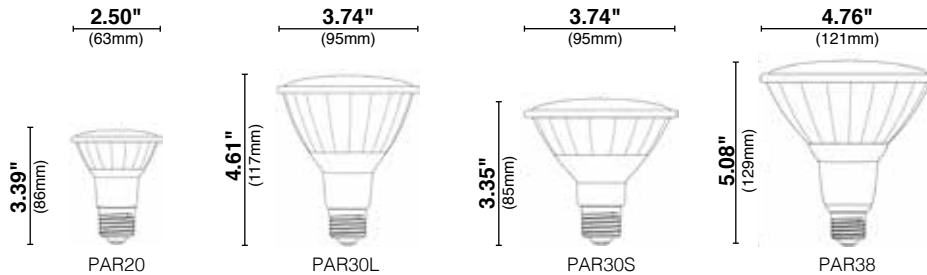

Savings Comparison

* Maintenance costs based on 15 minutes at \$40 per/hr
 ¥ Energy costs based on \$0.11 kWh

Ordering Information

| | Watt | Base | Product # | Product Code | Description | Volts | Color Temp. | CRI | Lumens | CBCP | Useful Life* | Beam Spread | Pkg. Qty. | MOL | Equivalent Wattage |
|----------------|------|--------|-----------|------------------------|--------------|-------|-------------|-----|--------|------|--------------|-------------|-----------|-------|--------------------|
| PAR20 | | | | | | | | | | | | | | | |
| ⊕ | 7 | Medium | 80963 | PAR20FL7/827/ECO/LED | Flood | 120 | 2700K | 82 | 500 | 600 | 25,000 | 40° | 1/6 | 3.39" | 50 |
| ⊕ | 7 | Medium | 80964 | PAR20FL7/830/ECO/LED | Flood | 120 | 3000K | 82 | 500 | 600 | 25,000 | 40° | 1/6 | 3.39" | 50 |
| PAR30 L | | | | | | | | | | | | | | | |
| ⊕ | 10 | Medium | 80958 | PAR30FL10L/827/ECO/LED | Flood | 120 | 2700K | 82 | 800 | 1120 | 25,000 | 40° | 1/6 | 4.61" | 50 |
| ⊕ | 10 | Medium | 80959 | PAR30FL10L/830/ECO/LED | Flood | 120 | 3000K | 82 | 800 | 1120 | 25,000 | 40° | 1/6 | 4.61" | 50 |
| ⊕ | 10 | Medium | 80960 | PAR30FL10L/840/ECO/LED | Flood | 120 | 4000K | 82 | 800 | 1120 | 25,000 | 40° | 1/6 | 4.61" | 50 |
| PAR30 S | | | | | | | | | | | | | | | |
| ⊕ | 10 | Medium | 80961 | PAR30FL10S/827/ECO/LED | Flood | 120 | 2700K | 82 | 800 | 960 | 25,000 | 40° | 1/6 | 3.35" | 45 |
| ⊕ | 10 | Medium | 80962 | PAR30FL10S/830/ECO/LED | Flood | 120 | 3000K | 82 | 800 | 960 | 25,000 | 40° | 1/6 | 3.35" | 45 |
| PAR38 | | | | | | | | | | | | | | | |
| ⊕ | 15 | Medium | 80953 | PAR38FL15/827/ECO/LED | Flood | 120 | 2700K | 82 | 1200 | 1800 | 25,000 | 40° | 1/6 | 5.08" | 90 |
| ⊕ | 15 | Medium | 80954 | PAR38FL15/830/ECO/LED | Flood | 120 | 3000K | 82 | 1200 | 1800 | 25,000 | 40° | 1/6 | 5.08" | 90 |
| ⊕ | 15 | Medium | 80955 | PAR38FL15/840/ECO/LED | Flood | 120 | 4000K | 82 | 1200 | 1800 | 25,000 | 40° | 1/6 | 5.08" | 90 |
| ⊕ | 15 | Medium | 80956 | PAR38FL15/850/ECO/LED | Flood | 120 | 5000K | 82 | 1200 | 1800 | 25,000 | 40° | 1/6 | 5.08" | 90 |
| ⊕ | 15 | Medium | 80957 | PAR38NFL15/830/ECO/LED | Narrow Flood | 120 | 3000K | 82 | 1200 | 3600 | 25,000 | 25° | 1/6 | 5.08" | 90 |