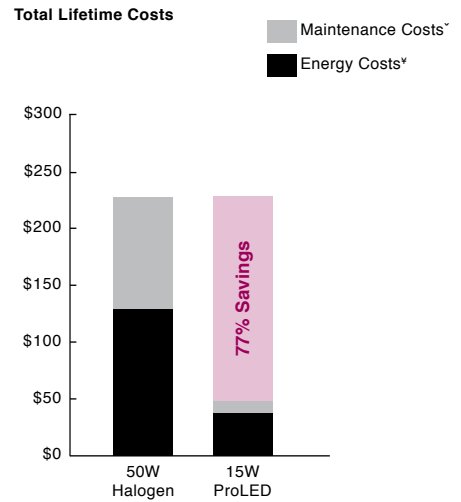

Savings Comparison

* Maintenance costs based on 15 minutes at \$40 per/hr
 ¥ Energy costs based on \$0.11 kWh

Ordering Information

| | Watt | Base | Product # | Product Code | Description | Volts | Color Temp. | CRI | Lumens | CBCP | Useful Life* | Beam Spread | Pkg. Qty. | MOL | Equivalent Wattage |
|----------------|------|--------|-----------|------------------------|--------------|-------|-------------|-----|--------|------|--------------|-------------|-----------|-------|--------------------|
| PAR20 | | | | | | | | | | | | | | | |
| ⊕ | 7 | Medium | 80963 | PAR20FL7/827/ECO/LED | Flood | 120 | 2700K | 82 | 500 | 600 | 25,000 | 40° | 1/6 | 3.39" | 50 |
| ⊕ | 7 | Medium | 80964 | PAR20FL7/830/ECO/LED | Flood | 120 | 3000K | 82 | 500 | 600 | 25,000 | 40° | 1/6 | 3.39" | 50 |
| PAR30 L | | | | | | | | | | | | | | | |
| ⊕ | 10 | Medium | 80958 | PAR30FL10L/827/ECO/LED | Flood | 120 | 2700K | 82 | 800 | 1120 | 25,000 | 40° | 1/6 | 4.61" | 50 |
| ⊕ | 10 | Medium | 80959 | PAR30FL10L/830/ECO/LED | Flood | 120 | 3000K | 82 | 800 | 1120 | 25,000 | 40° | 1/6 | 4.61" | 50 |
| ⊕ | 10 | Medium | 80960 | PAR30FL10L/840/ECO/LED | Flood | 120 | 4000K | 82 | 800 | 1120 | 25,000 | 40° | 1/6 | 4.61" | 50 |
| PAR30 S | | | | | | | | | | | | | | | |
| ⊕ | 10 | Medium | 80961 | PAR30FL10S/827/ECO/LED | Flood | 120 | 2700K | 82 | 800 | 960 | 25,000 | 40° | 1/6 | 3.35" | 45 |
| ⊕ | 10 | Medium | 80962 | PAR30FL10S/830/ECO/LED | Flood | 120 | 3000K | 82 | 800 | 960 | 25,000 | 40° | 1/6 | 3.35" | 45 |
| PAR38 | | | | | | | | | | | | | | | |
| ⊕ | 15 | Medium | 80953 | PAR38FL15/827/ECO/LED | Flood | 120 | 2700K | 82 | 1200 | 1800 | 25,000 | 40° | 1/6 | 5.08" | 90 |
| ⊕ | 15 | Medium | 80954 | PAR38FL15/830/ECO/LED | Flood | 120 | 3000K | 82 | 1200 | 1800 | 25,000 | 40° | 1/6 | 5.08" | 90 |
| ⊕ | 15 | Medium | 80955 | PAR38FL15/840/ECO/LED | Flood | 120 | 4000K | 82 | 1200 | 1800 | 25,000 | 40° | 1/6 | 5.08" | 90 |
| ⊕ | 15 | Medium | 80956 | PAR38FL15/850/ECO/LED | Flood | 120 | 5000K | 82 | 1200 | 1800 | 25,000 | 40° | 1/6 | 5.08" | 90 |
| ⊕ | 15 | Medium | 80957 | PAR38NFL15/830/ECO/LED | Narrow Flood | 120 | 3000K | 82 | 1200 | 3600 | 25,000 | 25° | 1/6 | 5.08" | 90 |