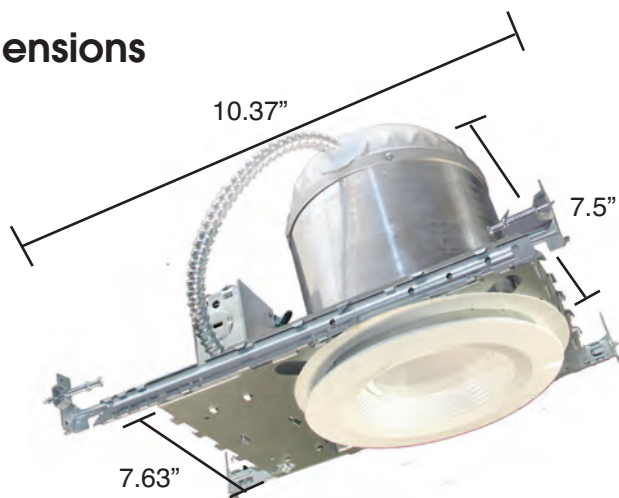

SPECIFICATIONS:

Item	Specification	RF614ICAT30W	RF614ICAT50W	RFR614ICAT30W	RFR614ICAT50W
General Performance	Spacing Criteria	Available upon request		Available upon request	
	Color Temperature	3000K	5000K	3000K	5000K
	Lumens Delivered	900	1000	900	1000
	Efficacy	64 lm/w	71 lm/w	64 lm/w	71 lm/w
	Color Consistency	Proprietary binning for uniform color			
	Lumen Maintenance (L70)	50,000 Hours			
Physical	Dimensions (W" x H" x L")	7.6" x 7.5" x 10.4"		6.1" x 7.5" x 12.8"	
	Weight	1 lb.			
	Housing	Aluminum			
	Lens	Polycarbonate			
	Mounting	Hanger bars for joists or grid ceilings		Mounting clips	
	Operating Temperature	-4°F to 113°F			
Certification	Certification	ETL, LM-79, LM-80			
	Material Usage	RoHS compliant; no mercury			
	Environment	Indoor/Outdoor			
	Warranty	5 Years			

Approved Dimmers

120V Approved Dimmers

- Lutron: NovaT (Ntelv300 & 600)
  Diva (Dvelv-300P & 303P)
- Leviton: Acenti: Ate06-1Lw
  Trimatron: 703W

Consult tech. service or factory for additional dimmers

Dimensions

RF614ICAT30W