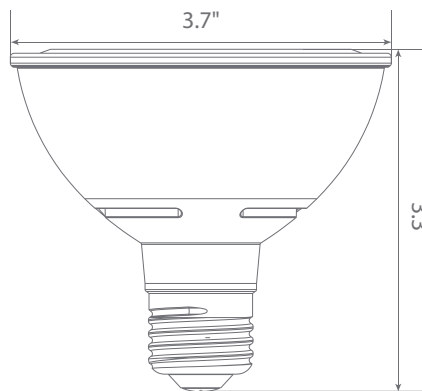

Product Features

Dimmable

Instant-On/Off

Mercury Free

Wet Rated

Product Dimensions

Product Photometric Data