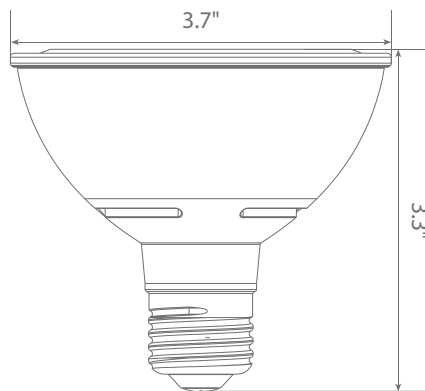

Product Features

Dimmable

Instant-On/Off

Mercury Free

Wet Rated

Product Dimensions

Product Photometric Data