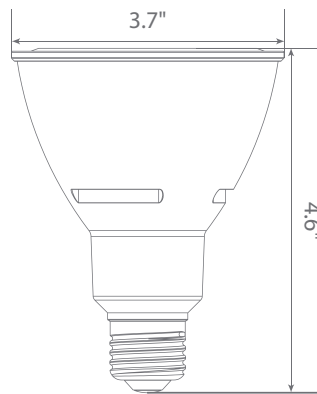

LED EP30-2020ew

Part #: EBP30DM/B/11W/800/40D/27K/E26/EW Bulb Class: PAR30 (Long Neck)

Product Description

LED EP30-2020ew delivers superior brightness, valuable energy savings, long lasting performance and true color perception. This long neck flood PAR30 LED bulb is ideal for task lighting due to its uniform yet focal *warm white light (2700K) replacing conventional 75 Watt incandescent bulbs. Built-in MCOB LED Technology offers exceptional light uniformity, energy efficiency, and optimal heat dissipation guaranteeing durability and constant bulb performance. Enjoy features such as: instant on, dimming options, shatter resistance, mercury free and 90+ CRI.

Product Features

Dimmable

Instant-On/Off

Mercury Free

Wet Rated

Product Dimensions

Product Photometric Data