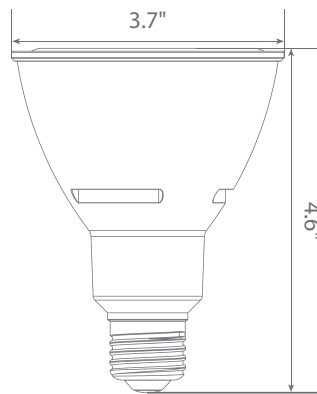

Product Features

Dimmable

Instant-On/Off

Mercury Free

Wet Rated

Product Dimensions

Product Photometric Data