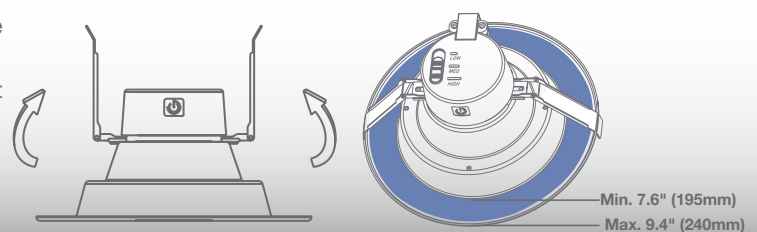

COMMERCIAL DOWNLIGHT PRODUCT FEATURES

Adjustable Lumen Output

Fluorescent Equivalence Table		
Power	Lumens	Equivalent
LOW-12W	1000	1X26W / 2X13W
MED-19W	1500	1X32W / 2X18W
HIGH-27W	2000	1X42W / 2X26W

This commercial downlight features adjustable lumen output for three distinct lumen levels equivalent to various CFL lamp combinations. Simply adjust the lamp power to the desired lumen output by sliding the selector switch on top of the fixture.

Easy-Fit Installation

The adjustable housing clips allow for installation in a large range of commercial and architectural housings ranging from 7.6" - 9.4" (195-240mm). These spring-action clips push up easily and fit securely for both retrofit and new construction installations.