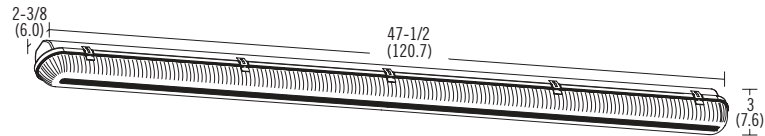

**CONTRACTOR  
SELECT**

Dimensions are shown in inches (centimeters).

### LED Wet Location Striplight

- Enclosed and gasketed to protect fixture from dust, dirt and moisture; UL Listed for wet locations
- Clear polycarbonate lens provides maximum light output and impact resistance
- Surface mount horizontally or vertically to the wall or ceiling; not for continuous row mounting
- 1800 lumens

Dimensions are shown in inches (centimeters).