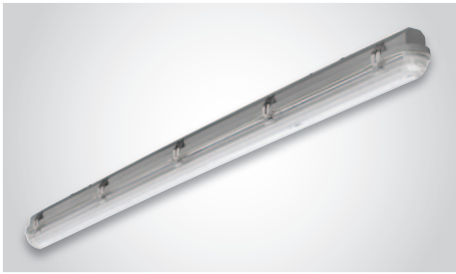

Dimensions are shown in inches (centimeters).

LED Wet Location Striplight

- Enclosed and gasketed to protect fixture from dust, dirt and moisture; UL Listed for wet locations
- Clear polycarbonate lens provides maximum light output and impact resistance
- Surface mount horizontally or vertically to the wall or ceiling; not for continuous row mounting
- 1800 lumens