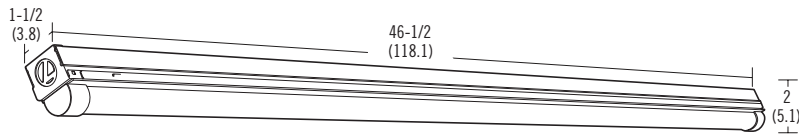

ORDERING INFORMATION

Catalog Number	UPC	Description	Lumens	Color Temperature	Wattage	Voltage	Pallet Qty.	Standard Carton Qty.
XWMLD	753573956365	LED Wet Location Striplight	1800	4000K, 88CRI	24	120-277	180	1
MNSL MV M6	7535739545437	LED Dry Location Striplight	2100	4000K, 88CRI	24	120-277	504	1