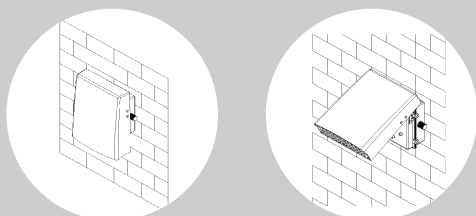

WMK12 / WMK30 / WMK40 WMK50

Wallpack light series

This series has a thin, smart and stylish shape with excellent cooling and high lumen efficacy of 110 lm/w. With various mounting options, this series is a great choice for anyone needing large amounts of light at a energy saving cost.

Features

- Corrosion-Resistant Coating Finish
- Imported high-dense aluminum alloy housing
- High transparency and weather resistant lens
- Color options: Gray, **Bronze**

Applications

- Building exteriors
- Walls and corridors

Installation Diagram

Specifications

	Model:	WMK12	WMK30	WMK40	WMK50
General	Lumen Efficacy:	110 lm/w	110 lm/w	110 lm/w	110 lm/w
	Lumen Output:	1,320 lm	3,300 lm	4,400 lm	5,500 lm
	Input Power:	12W	30W	40W	50W
Electrical	Input Voltage:	100-277V	100-277V	347-480V	100-277V
	Power Factor:	>90%	>90%	>90%	>90%
	CCT:	3000k-5700k	3000k-5700k	3000k-5700k	3000k-5700k
Color	CRI:	>80	>80	>80	>80
	Dimmable:	No	No	Yes	No
Operational	Dimensions:	6 in x 5 in x 3.4 in	11 in x 7.6 in x 4.5 in	11 in x 7.6 in x 4.5 in	11 in x 7.6 in x 4.5 in
	Rating:	IP65	IP65	IP65	IP65
	Mounting Option:	WM (Wall mount)	WM (Wall mount)	WM (Wall mount)	WM (Wall mount)
	Warranty:	3 Year	5 Year	5 Year	5 Year