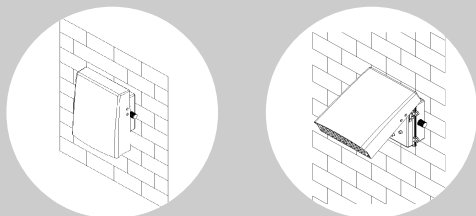

WMK12 / WMK30 / WMK40 WMK50

Wallpack light series

This series has a thin, smart and stylish shape with excellent cooling and high lumen efficacy of 110 lm/w. With various mounting options, this series is a great choice for anyone needing large amounts of light at a energy saving cost.

Installation Diagram

Features

- Corrosion-Resistant Coating Finish
- Imported high-dense aluminum alloy housing
- High transparency and weather resistant lens
- Color options: Gray, **Bronze**

Applications

- Building exteriors
- Walls and corridors

Specifications

	Model:	WMK12	WMK30	WMK40	WMK50
General	Lumen Efficacy:	110 lm/w	110 lm/w	110 lm/w	110 lm/w
	Lumen Output:	1,320 lm	3,300 lm	4,400 lm	5,500 lm
	Input Power:	12W	30W	40W	50W
Electrical	Input Voltage:	100-277V	100-277V	347-480V	100-277V
	Power Factor:	>90%	>90%	>90%	>90%
	CCT:	3000k-5700k	3000k-5700k	3000k-5700k	3000k-5700k
Color	CRI:	>80	>80	>80	>80
	Dimmable:	No	No	Yes	No
Operational	Dimensions:	6 in x 5 in x 3.4 in	11 in x 7.6 in x 4.5 in	11 in x 7.6 in x 4.5 in	11 in x 7.6 in x 4.5 in
	Rating:	IP65	IP65	IP65	IP65
	Mounting Option:	WM (Wall mount)	WM (Wall mount)	WM (Wall mount)	WM (Wall mount)
	Warranty:	5 Year	5 Year	5 Year	3 Year