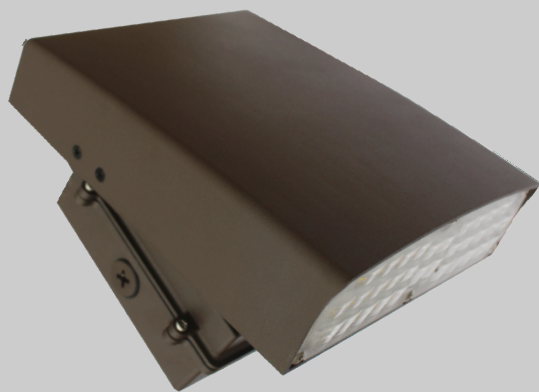

WMK12 / WMK30 / WMK40 WMK50

Wallpack light series

This series has a thin, smart and stylish shape with excellent cooling and high lumen efficacy of 110 lm/w. With various mounting options, this series is a great choice for anyone needing large amounts of light at a energy saving cost.

Installation Diagram

Features

- Corrosion-Resistant Coating Finish
- Imported high-dense aluminum alloy housing
- High transparency and weather resistant lens
- Color options: Gray, **Bronze**

Applications

- Building exteriors
- Walls and corridors

Specifications

	Model:	WMK12	WMK30	WMK40	WMK50
General	Lumen Efficacy:	110 lm/w	110 lm/w	110 lm/w	110 lm/w
	Lumen Output:	1,320 lm	3,300 lm	4,400 lm	5,500 lm
	Input Power:	12W	30W	40W	50W
Electrical	Input Voltage:	100-277V	100-277V	347-480V	100-277V
	Power Factor:	>90%	>90%	>90%	>90%
	CCT:	3000k-5700k	3000k-5700k	3000k-5700k	3000k-5700k
Color	CRI:	>80	>80	>80	>80
	Dimmable:	No	No	Yes	No
Operational	Dimensions:	6 in x 5 in x 3.4 in	11 in x 7.6 in x 4.5 in	11 in x 7.6 in x 4.5 in	11 in x 7.6 in x 4.5 in
	Rating:	IP65	IP65	IP65	IP65
	Mounting Option:	WM (Wall mount)	WM (Wall mount)	WM (Wall mount)	WM (Wall mount)
	Warranty:	5 Year	5 Year	5 Year	3 Year