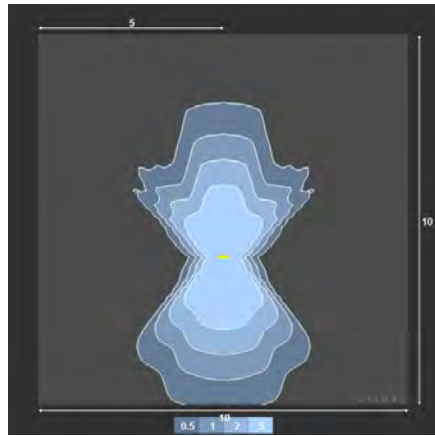

OLLWU

OLLWD

LED lighting facts
A Program of the U.S. DOE

Light Output (Lumens)	270
Watts	9
Lumens per Watt (Efficacy)	30

Color Accuracy
Color Rendering Index (CRI) 75

Light Color
Correlated Color Temperature (CCT) 4000 (Bright White)

Warm White | Bright White | Daylight
2700K | 3000K | 4500K | 6500K

All results are according to IESNA LM-79-2009: Approved Method for the Electrical and Photometric Testing of Solid-State Lighting. The U.S. Department of Energy (DOE) verifies product test data and results.

Visit www.lightingfacts.com for the Label Reference Guide.

Registration Number: NJSM-4KRE7Z (6/28/2012)
Model Number: OLLWD
Type: Outdoor wall-mounted porch lights

OLLWU

LED lighting facts
A Program of the U.S. DOE

Light Output (Lumens)	500
Watts	14
Lumens per Watt (Efficacy)	34

Color Accuracy
Color Rendering Index (CRI) 74

Light Color
Correlated Color Temperature (CCT) 4000 (Bright White)

Warm White | Bright White | Daylight
2700K | 3000K | 4500K | 6500K

All results are according to IESNA LM-79-2009: Approved Method for the Electrical and Photometric Testing of Solid-State Lighting. The U.S. Department of Energy (DOE) verifies product test data and results.

Visit www.lightingfacts.com for the Label Reference Guide.

Registration Number: NJSM-LSHACV (6/25/2012)
Model Number: OLLWU
Type: Outdoor wall-mounted porch lights