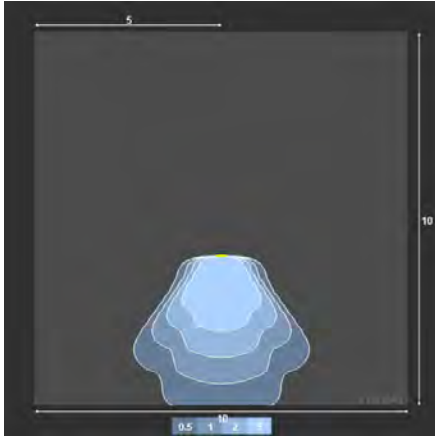

OLLWD & OLLWU LED Wall Cylinder Light

PHOTOMETRICS

To see complete photometric reports or download .ies files for this product, visit Lithonia Lighting's Outdoor LED homepage
Tested in accordance with IESNA LM-79 and LM-80 standards.

OLLWD