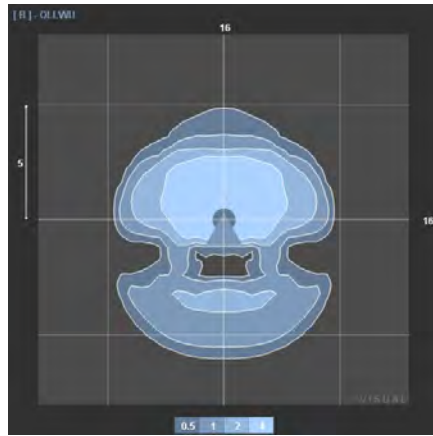

OLLWU

OLLWD

LED lighting facts
A Program of the U.S. DOE

Light Output (Lumens)	270
Watts	9
Lumens per Watt (Efficacy)	30

Color Accuracy
Color Rendering Index (CRI) 75

Light Color
Correlated Color Temperature (CCT) 4000 (Bright White)

Warm White | Bright White | Daylight
2700K | 3000K | 4500K | 6500K

All results are according to IESNA LM-79-2009: Approved Method for the Electrical and Photometric Testing of Solid-State Lighting. The U.S. Department of Energy (DOE) verifies product test data and results.

Visit www.lightingfacts.com for the Label Reference Guide.

Registration Number: NJSM-4KRE7Z (6/28/2012)
Model Number: OLLWD
Type: Outdoor wall-mounted porch lights

OLLWU

LED lighting facts
A Program of the U.S. DOE

Light Output (Lumens)	500
Watts	14
Lumens per Watt (Efficacy)	34

Color Accuracy
Color Rendering Index (CRI) 74

Light Color
Correlated Color Temperature (CCT) 4000 (Bright White)

Warm White | Bright White | Daylight
2700K | 3000K | 4500K | 6500K

All results are according to IESNA LM-79-2009: Approved Method for the Electrical and Photometric Testing of Solid-State Lighting. The U.S. Department of Energy (DOE) verifies product test data and results.

Visit www.lightingfacts.com for the Label Reference Guide.

Registration Number: NJSM-LSHACV (6/25/2012)
Model Number: OLLWU
Type: Outdoor wall-mounted porch lights