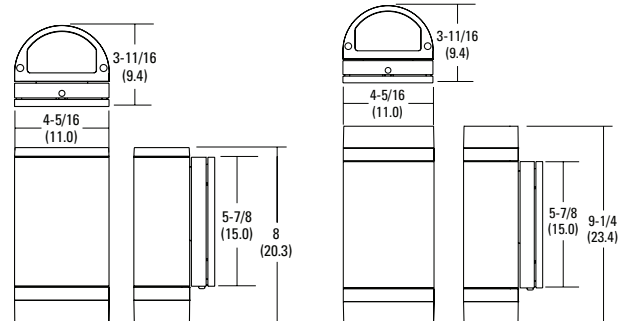

Actual performance may differ as a result of end-user environment and application.

Outdoor General Purpose

OLLWD & OLLWU

LED WALL CYLINDER LIGHT

Specifications

All dimensions are inches (centimeters)

ORDERING INFORMATION