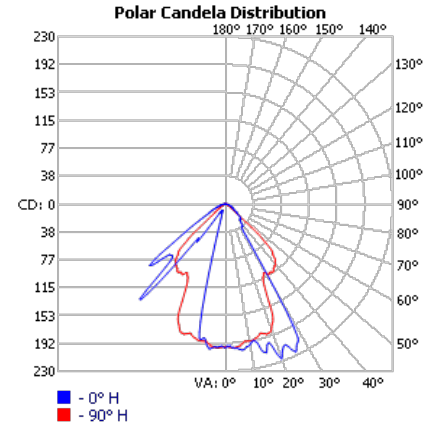

Actual performance may differ as a result of end-user environment and application.

Outdoor General Purpose

OLLWD & OLLWU

LED WALL CYLINDER LIGHT

Specifications

All dimensions are inches (centimeters)

ORDERING INFORMATION

For shortest lead times, configure products using **bolded options**.

Example: OLLWD

Series	Color temperature (CCT)	Voltage	Finish
OLLWD Downlight	(blank) 4000K	(blank) MVOLT (120V-277V)	DDB Dark bronze
OLLWU Up & downlight			WH White

OLLWD

OLLWU

OLLWD

LED lighting facts
 A Program of the U.S. DOE

Light Output (Lumens)	270
Watts	9
Lumens per Watt (Efficacy)	30

Color Accuracy
 Color Rendering Index (CRI) 75

Light Color
 Correlated Color Temperature (CCT) 4000 (Bright White)