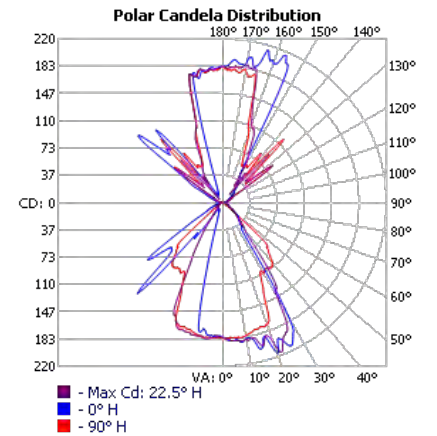

OLLWD & OLLWU LED Wall Cylinder Light

PHOTOMETRICS

To see complete photometric reports or download .ies files for this product, visit Lithonia Lighting's Outdoor LED homepage
 Tested in accordance with IESNA LM-79 and LM-80 standards.

OLLWD

OLLWU

OLLWD

LED lighting facts
 A Program of the U.S. DOE

Light Output (Lumens)	270
Watts	9
Lumens per Watt (Efficacy)	30

Color Accuracy
 Color Rendering Index (CRI) 75

Light Color
 Correlated Color Temperature (CCT) 4000 (Bright White)