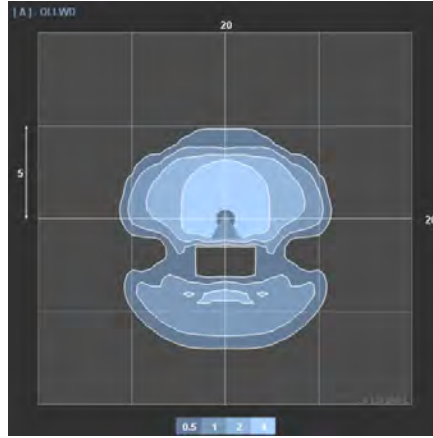

OLLWD & OLLWU LED Wall Cylinder Light

PHOTOMETRICS

To see complete photometric reports or download .ies files for this product, visit Lithonia Lighting's Outdoor LED homepage
Tested in accordance with IESNA LM-79 and LM-80 standards.

OLLWD