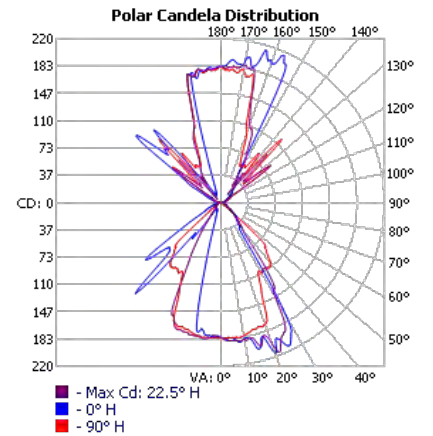

OLLWD & OLLWU LED Wall Cylinder Light

PHOTOMETRICS

To see complete photometric reports or download .ies files for this product, visit Lithonia Lighting's Outdoor LED homepage
 Tested in accordance with IESNA LM-79 and LM-80 standards.

OLLWD

OLLWU

OLLWD

LED lighting facts[®] Acuity Brands Lighting
 A Program of the U.S. DOE

Light Output (Lumens)	270
Watts	9
Lumens per Watt (Efficacy)	30

Color Accuracy Color Rendering Index (CRI)	75
---	----