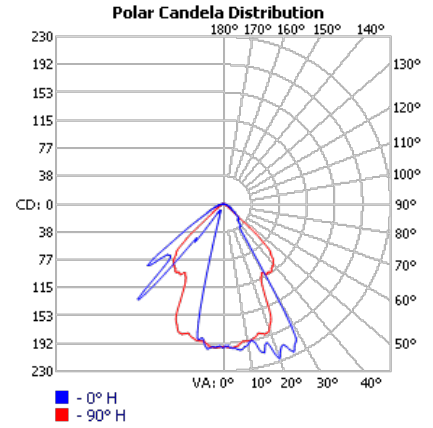

OLLWD & OLLWU LED Wall Cylinder Light

PHOTOMETRICS

To see complete photometric reports or download .ies files for this product, visit Lithonia Lighting's Outdoor LED homepage
Tested in accordance with IESNA LM-79 and LM-80 standards.

OLLWD