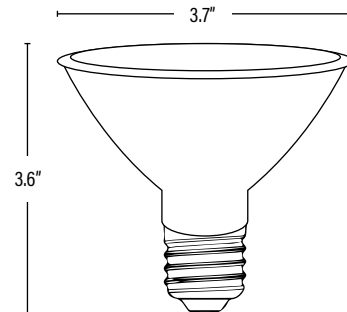

FEATURES

- Uniform beam without hot spots
- Optimized lumen output
- Up to 40% longer life

APPLICATION

Replaces standard 50W Halogen lamps, used for landscape and retail lighting.

PRODUCT DETAILS

ELECTRICAL	
Wattage	38W
Voltage	120V
LIGHTING PERFORMANCE	
Lumens	530
Lumens Per Watt (Lm/W)	14
Color Temperature (cct)	3000K
Dimmable Lighting Control	<i>Dimmable</i>
LIFESPAN	
Average Life (Hours)	1,500
Warranty (Years)	1
CONSTRUCTION	
Housing	Aluminum / Glass
Base / Power Supply	E26-Medium
Finish	Silver
CERTIFICATIONS	
ⓔ EISA Compliant (Meets US Min. Efficiency standards)	Yes

PACKAGING	
Master Carton	15pc / 10811768021308
Individual Box	811768021301
Country of Origin	China
HS Tariff	8539.21.4040
DIMENSIONS	
Dimensions (Inches)	3.6"(L) x 3.7"(DIA)

ORDERING

ITEM#	DESCRIPTION	CASE
20191	38PAR30/FLOOD	15