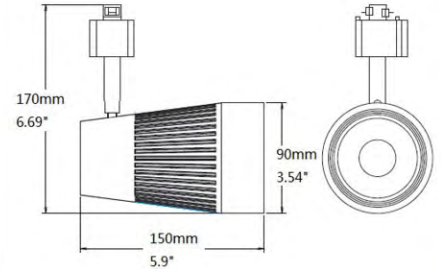

TRACK 22W M HIGH CRI

Preliminary Specifications

DIMENSIONS

PRO

- ⌚ Exceptional color rendering CRI 90+
- ⌚ 1250 lumen output replaces 20W HID
- ⌚ Field interchangeable lens comes in NF & FL standard
- ⌚ Sleek design, integrated driver
- ⌚ Tight binning: 3-step Macadam ellipse

COMPATIBLE WITH H, J & L TRACK TYPE

TRACK 22W M HIGH CRI

Preliminary Specifications

Ref.#DS042-TRIM-22W

SPECIFICATIONS*

Product	22TRMG4DIM/927/ / _	22TRMG4DIM/930/ / _	22TRMG4DIM/940/ / _ (MTO)
Track Type	H/J/L (L-MTO)	H/J/L (L-MTO)	H/J/L (L-MTO)
Power (W)	22	22	22
Voltage - Frequency	120V 60Hz	120V 60Hz	120V 60Hz
Color Temp. (ANSI)	Warm White 2700K	Warm White 3000K	Natural White 4000K
CRI (Ra) (typ.)	90	90	90
Typical lumens (lm)	1200	1250	1300
Efficacy (LPW)	55	57	59
Beam Angle	NF 25° / FL 38° / SP 15° (opt.)	NF 25° / FL 38° / SP 15° (opt.)	NF 25° / FL 38° / SP 15° (opt.)
CBCP (cd)	6300 / 3250 / 12, 200	6700 / 3450 / 13,000	6900 / 3600 / 13,500
Dimmable	Yes	Yes	Yes
Power Factor	0.9	0.9	0.9
Rated Lifetime - L70 (hrs.)	40,000	40,000	40,000
H x L x Dia.	6.69"x5.90"x3.54" (170x150x90mm)	6.69"x5.90"x3.54" (170x150x90mm)	6.69"x5.90"x3.54" (170x150x90mm)
Weight (lb. / g)	1.31lb / 595g	1.31lb / 595g	1.31lb / 595g
Finish	White / Black	White / Black	White / Black

ORDERING INFORMATION

Model	Finish	Track Type
22TRMG4DIM/927/	W-White	H-Halo
	B-Black	J-Juno
		L-Lightolier
Example: 22TRMG4DIM/927/W/J		
Note: Every product comes standard with NF 25° mounted lens and FL 38° accessory lens. SP 15° lens can be ordered separately.		