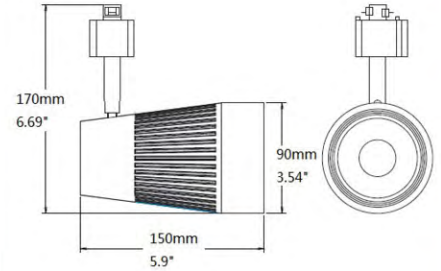

TRACK 22W M HIGH CRI

Preliminary Specifications

DIMENSIONS

PRO

- ⌚ Exceptional color rendering CRI 90+
- ⌚ 1250 lumen output replaces 20W HID
- ⌚ Field interchangeable lens comes in NF & FL standard
- ⌚ Sleek design, integrated driver
- ⌚ Tight binning: 3-step Macadam ellipse

COMPATIBLE WITH H, J & L TRACK TYPE

TRACK 22W M HIGH CRI

Preliminary Specifications

SPECIFICATIONS*

Product	22TRMG4DIM/927/ / _	22TRMG4DIM/930/ / _	22TRMG4DIM/940/ / _ (MTO)
Track Type	H/J/L (L-MTO)	H/J/L (L-MTO)	H/J/L (L-MTO)
Power (W)	22	22	22
Voltage - Frequency	120V 60Hz	120V 60Hz	120V 60Hz
Color Temp. (ANSI)	Warm White 2700K	Warm White 3000K	Natural White 4000K
CRI (Ra) (typ.)	90	90	90
Typical lumens (lm)	1200	1250	1300
Efficacy (LPW)	55	57	59
Beam Angle	NF 25° / FL 38° / SP 15° (opt.)	NF 25° / FL 38° / SP 15° (opt.)	NF 25° / FL 38° / SP 15° (opt.)
CBCP (cd)	6300 / 3250 / 12, 200	6700 / 3450 / 13,000	6900 / 3600 / 13,500
Dimmable	Yes	Yes	Yes
Power Factor	0.9	0.9	0.9
Rated Lifetime - L70 (hrs.)	40,000	40,000	40,000
H x L x Dia.	6.69"x5.90"x3.54" (170x150x90mm)	6.69"x5.90"x3.54" (170x150x90mm)	6.69"x5.90"x3.54" (170x150x90mm)
Weight (lb. / g)	1.31lb / 595g	1.31lb / 595g	1.31lb / 595g
Finish	White / Black	White / Black	White / Black

Ref.#DS042-TRIM-22W

ORDERING INFORMATION

Model	Finish	Track Type
22TRMG4DIM/927/	W-White	H-Halo
	B-Black	J-Juno
		L-Lightolier
Example: 22TRMG4DIM/927/W/J		
Note: Every product comes standard with NF 25° mounted lens and FL 38° accessory lens. SP 15° lens can be ordered separately.		