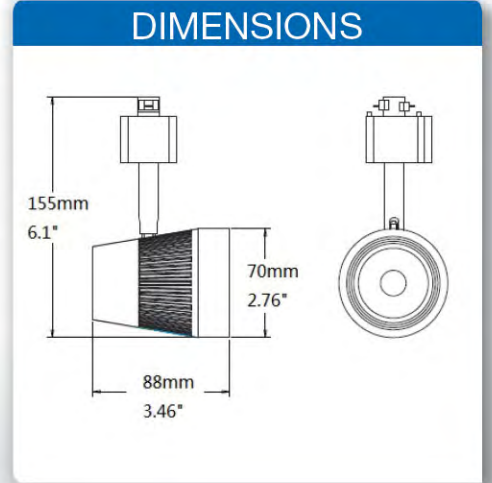

TRACK 8W S

Preliminary Specifications

PRO

- 625 lumen output 8W replaces 75W PAR30 halogen
- High efficacy 71 LPW in Warm White
- Sleek design, integrated driver
- 350° horizontal and 90° vertical adjustment
- Smooth face MirOptic lens

COMPATIBLE WITH H, J & L TRACK TYPE

TRACK 8W S

Preliminary Specifications

Ref.#:DS045-TRS-8W

SPECIFICATIONS*

Product	8TRSG4DIM/827NF30/ / _	8TRSG4DIM/830NF30/ / _	8TRSG4DIM/840NF30/ / _ (MTO)
Track Type	H/J/L (L-MTO)	H/J/L (L-MTO)	H/J/L (L-MTO)
Power (W)	8.8	8.8	8.8
Voltage - Frequency	120V 60Hz	120V 60Hz	120V 60Hz
Color Temp. (ANSI)	Warm White 2700K	Warm White 3000K	Natural White 4000K
CRI (Ra) (typ.)	80	80	80
Typical lumens (lm)	600	625	650
Efficacy (LPW)	68	71	74
Beam Angle	NF 30°	NF 30°	NF 30°
CBCP (cd)	1905	1950	2000
Dimmable	Yes	Yes	Yes
Power Factor	0.9	0.9	0.9
Rated Lifetime - L70 (hrs.)	40,000	40,000	40,000
H x L x Dia.	6.1"x3.46"x2.76" (155x88x70mm)	6.1"x3.46"x2.76" (155x88x70mm)	6.1"x3.46"x2.76" (155x88x70mm)
Weight (lb. / g)	0.56lb / 255g	0.56lb / 255g	0.56lb / 255g
Finish	White / Black	White / Black	White / Black

ORDERING INFORMATION

Model	Finish	Track Type
8TRSG4DIM/827NF30/	W-White	H-Halo
	B-Black	J-Juno
		L-Lightolier
Example: 8TRSG4DIM/827NF30/W/J		

* Specification data is preliminary and may be subject to change