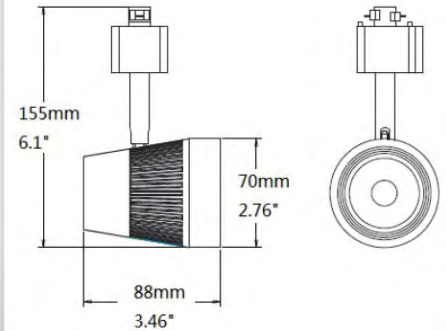

TRACK 8W S

Preliminary Specifications

PRO

DIMENSIONS

- 625 lumen output 8W replaces 75W PAR30 halogen
- High efficacy 71 LPW in Warm White
- Sleek design, integrated driver
- 350° horizontal and 90° vertical adjustment
- Smooth face MirOptic lens

LM 79

LM 80

TM 21

COMPATIBLE WITH H, J & L TRACK TYPE

TRACK 8W S

Preliminary Specifications

Ref.#:DS045-TRS-8W

SPECIFICATIONS*

Product	8TRSG4DIM/827NF30/ / _	8TRSG4DIM/830NF30/ / _	8TRSG4DIM/840NF30/ / _ (MTO)
Track Type	H/J/L (L-MTO)	H/J/L (L-MTO)	H/J/L (L-MTO)
Power (W)	8.8	8.8	8.8
Voltage - Frequency	120V 60Hz	120V 60Hz	120V 60Hz
Color Temp. (ANSI)	Warm White 2700K	Warm White 3000K	Natural White 4000K
CRI (Ra) (typ.)	80	80	80
Typical lumens (lm)	600	625	650
Efficacy (LPW)	68	71	74
Beam Angle	NF 30°	NF 30°	NF 30°
CBCP (cd)	1905	1950	2000
Dimmable	Yes	Yes	Yes
Power Factor	0.9	0.9	0.9
Rated Lifetime - L70 (hrs.)	40,000	40,000	40,000
H x L x Dia.	6.1"x3.46"x2.76" (155x88x70mm)	6.1"x3.46"x2.76" (155x88x70mm)	6.1"x3.46"x2.76" (155x88x70mm)
Weight (lb. / g)	0.56lb / 255g	0.56lb / 255g	0.56lb / 255g
Finish	White / Black	White / Black	White / Black

ORDERING INFORMATION

Model	Finish	Track Type
8TRSG4DIM/827NF30/	W-White	H-Halo
	B-Black	J-Juno
		L-Lightolier
Example: 8TRSG4DIM/827NF30/W/J		

* Specification data is preliminary and may be subject to change