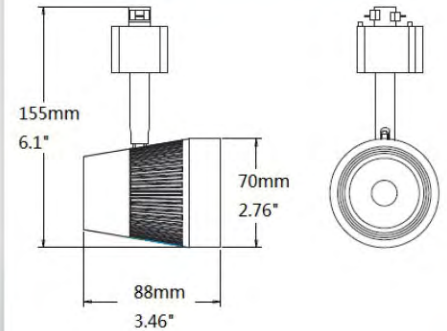

## DIMENSIONS

- 625 lumen output 8W replaces 75W PAR30 halogen
- High efficacy 71 LPW in Warm White
- Sleek design, integrated driver
- 350° horizontal and 90° vertical adjustment
- Smooth face MirOptic lens