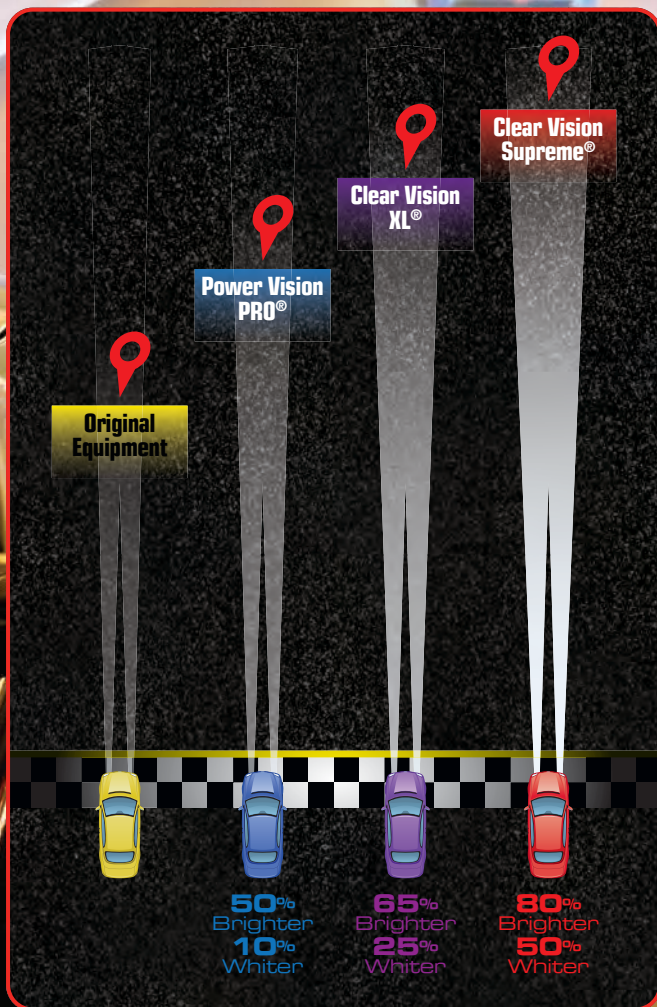

High Performance Forward Lighting

EiKO's line of High Performance Forward Lighting headlamps increase illumination and enhance the visibility of objects on the road. Drive safer and see farther with Clear Vision Supreme®, Clear Vision XL®, and Power Vision PRO® lamps from EiKO!

CLEAR VISION Supreme™

Clear Vision™ Supreme premium halogen headlamps feature SoLux® technology in order to produce the brightest, whitest and longest beam of any DOT legal headlamp. Up to 80% brighter and 50% whiter!

CLEAR VISION XL™

Clear Vision™ XL premium halogen headlamps feature a proprietary coating technology that produces up to 65% brighter and 25% whiter light.

POWER VISION PRO™

Power Vision™ PRO halogen headlamps feature a high performance tungsten filament that produces more light than the average lamp.