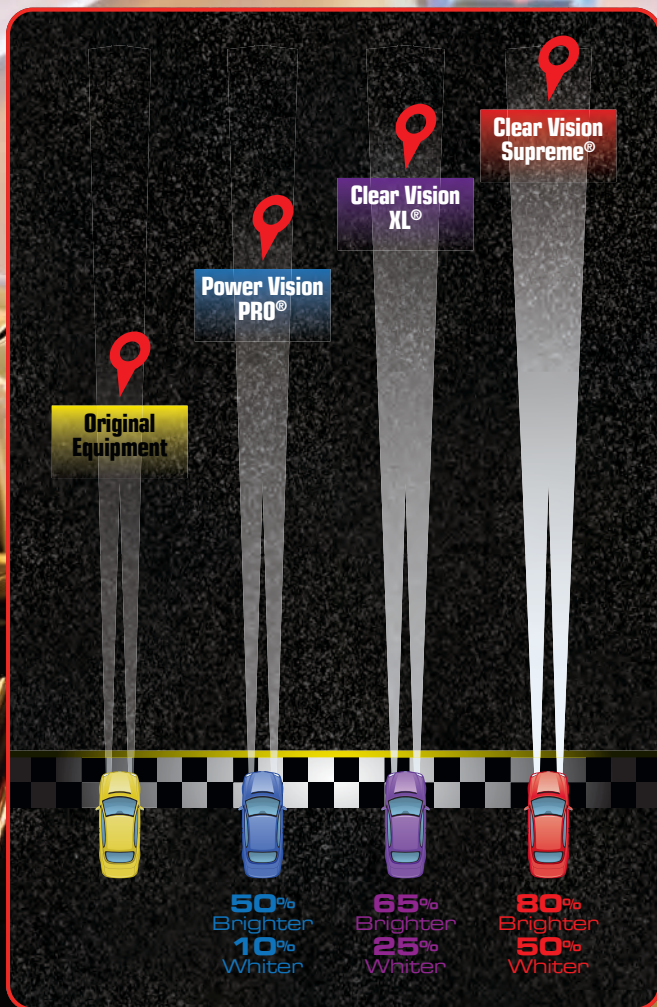

## High Performance Forward Lighting

EiKO's line of High Performance Forward Lighting headlamps increase illumination and enhance the visibility of objects on the road. Drive safer and see farther with Clear Vision Supreme®, Clear Vision XL®, and Power Vision PRO® lamps from EiKO!

## CLEAR VISION Supreme™

**Clear Vision™ Supreme** premium halogen headlamps feature SoLux® technology in order to produce the brightest, whitest and longest beam of any DOT legal headlamp. Up to 80% brighter and 50% whiter!

## CLEAR VISION XL™

**Clear Vision™ XL** premium halogen headlamps feature a proprietary coating technology that produces up to 65% brighter and 25% whiter light.