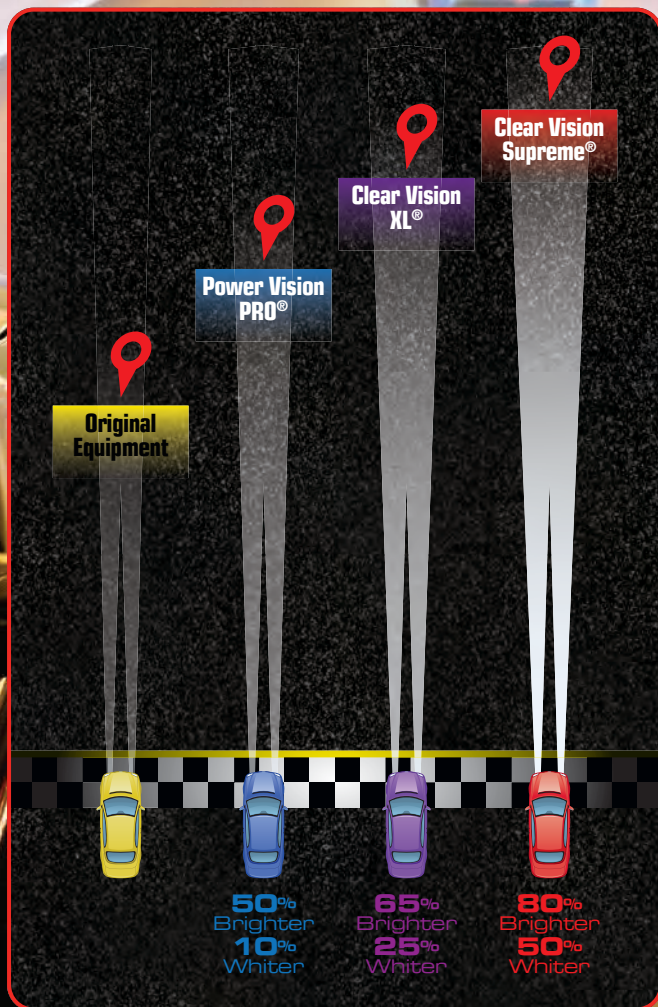

High Performance Forward Lighting

EiKO's line of High Performance Forward Lighting headlamps increase illumination and enhance the visibility of objects on the road. Drive safer and see farther with Clear Vision Supreme®, Clear Vision XL®, and Power Vision PRO® lamps from EiKO!

CLEAR VISION Supreme™

Clear Vision™ Supreme premium halogen headlamps feature SoLux® technology in order to produce the brightest, whitest and longest beam of any DOT legal headlamp. Up to 80% brighter and 50% whiter!

CLEAR VISION XL™

Clear Vision™ XL premium halogen headlamps feature a proprietary coating technology that produces up to 65% brighter and 25% whiter light.

POWER VISION PRO™

Power Vision™ PRO halogen headlamps feature a high performance tungsten filament that produces more light than the average lamp.