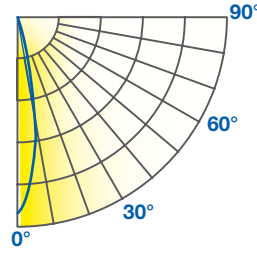

Degree	Candela
0	7500
5	6509
15	1970
25	435
35	144
45	76