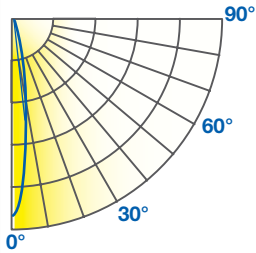

Diameter	Footcandles
1.3	1389
2.7	347
4	154
5.3	87
6.7	56

17PAR38DIM/930NF25

Diameter	Footcandles
1.3	833
2.7	208
4	93
5.3	52
6.7	33

17PAR38DIM/930FL40

Diameter	Footcandles
2.2	356
4.4	89
6.6	40
8.7	22
10.9	14

- Base:** E26
- Voltage:** 120V
- Dimmable:** Yes***
- PF:** 0.9
- Lifetime (L70):** 50,000 hrs
- Weight:** 0.60lb / 272g
0.76lb / 345g (SP15 models only)

SPECIFICATIONS

Model	Product	Power (W)	CCT	CRI (typ.)	R9 / R13 (typ.)	Lumens	LPW	Beam Angle	CBCP (cd)
17PAR38DIM/927SP15	58149	17	Soft White 2700K	90	65 / 90	1150	68	SP 15°	12,200
17PAR38DIM/927NF25	58150	17	Soft White 2700K	90	65 / 90	1400	82	NF 25°	7300
17PAR38DIM/927FL40	58151	17	Soft White 2700K	90	65 / 90	1400	82	FL 40°	3100
17PAR38DIM/930SP15	58152	17	Warm White 3000K	90	65 / 90	1200	71	SP 15°	12,500
17PAR38DIM/930NF25	58153	17	Warm White 3000K	90	65 / 90	1430	84	NF 25°	7500
17PAR38DIM/930FL40	58154	17	Warm White 3000K	90	65 / 90	1430	84	FL 40°	3200
17PAR38DIM/940FL40	58157	17	Cool White 4000K	90	65 / 90	1450	85	FL 40°	3300
17PAR38DIM/930NF25/B •	97904	17	Warm White 3000K	90	65 / 90	1430	84	NF 25°	7500
17PAR38DIM/930FL40/B •	97905	17	Warm White 3000K	90	65 / 90	1430	84	FL 40°	3200