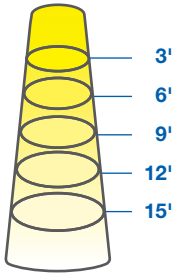

PAR38 17W DIM. TITANIUM CRI^{SP} LED SERIES

17W REPLACES

120W Hal.

80% Energy Savings

CRI^{SP}

\$340 Savings per lamp*

- Full-face REFINE optic and sleek design
- High efficacy 84 LPW in Warm White
- Exceptional color rendering CRI 90
- Richer reds and natural skin tones (R9 65, R13 90)
- Tight LED binning for consistent CCT across all lamps
- Suitable for use in totally enclosed fixtures

LM 80

TM 21

PATENTED REFINE OPTIC

The innovative REFINE optic provides a high candela to lumen ratio, optimizing light usage for directional applications.

ILLUMINANCE & CANDELA DISTRIBUTION

17PAR38DIM/930SP15

Diameter	Footcandles
1.3	1389
2.7	347
4	154
5.3	87
6.7	56

17PAR38DIM/930NF25

Diameter	Footcandles
1.3	833
2.7	208
4	93
5.3	52
6.7	33

17PAR38DIM/930FL40

Diameter	Footcandles
2.2	356
4.4	89
6.6	40
8.7	22
10.9	14

- Base:** E26
- Voltage:** 120V
- Dimmable:** Yes***
- PF:** 0.9
- Lifetime (L70):** 50,000 hrs
- Weight:** 0.60lb / 272g
0.76lb / 345g (SP15 models only)

SPECIFICATIONS

Model	Product	Power (W)	CCT	CRI (typ.)	R9 / R13 (typ.)	Lumens	LPW	Beam Angle	CBCP (cd)
17PAR38DIM/927SP15	58149	17	Soft White 2700K	90	65 / 90	1150	68	SP 15°	12,200
17PAR38DIM/927NF25	58150	17	Soft White 2700K	90	65 / 90	1400	82	NF 25°	7300
17PAR38DIM/927FL40	58151	17	Soft White 2700K	90	65 / 90	1400	82	FL 40°	3100
17PAR38DIM/930SP15	58152	17	Warm White 3000K	90	65 / 90	1200	71	SP 15°	12,500
17PAR38DIM/930NF25	58153	17	Warm White 3000K	90	65 / 90	1430	84	NF 25°	7500
17PAR38DIM/930FL40	58154	17	Warm White 3000K	90	65 / 90	1430	84	FL 40°	3200
17PAR38DIM/940FL40	58157	17	Cool White 4000K	90	65 / 90	1450	85	FL 40°	3300
17PAR38DIM/930NF25/B •	97904	17	Warm White 3000K	90	65 / 90	1430	84	NF 25°	7500
17PAR38DIM/930FL40/B •	97905	17	Warm White 3000K	90	65 / 90	1430	84	FL 40°	3200