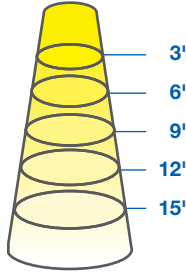

PAR38 17W DIM. TITANIUM CRI^{SP} LED SERIES

17W REPLACES

120W Hal.

80% Energy Savings

CRI^{SP}

\$340 Savings per lamp*

- Full-face REFINE optic and sleek design
- High efficacy 84 LPW in Warm White
- Exceptional color rendering CRI 90
- Richer reds and natural skin tones (R9 65, R13 90)
- Tight LED binning for consistent CCT across all lamps
- Suitable for use in totally enclosed fixtures

LM 80

TM 21

PATENTED REFINE OPTIC

The innovative REFINE optic provides a high candela to lumen ratio, optimizing light usage for directional applications.

ILLUMINANCE & CANDELA DISTRIBUTION

17PAR38DIM/930SP15

Diameter	Footcandles
1.3	1389
2.7	347
4	154
5.3	87
6.7	56

17PAR38DIM/930NF25

Diameter	Footcandles
1.3	833
2.7	208
4	93
5.3	52
6.7	33

17PAR38DIM/930FL40

Diameter	Footcandles
2.2	356
4.4	89
6.6	40
8.7	22
10.9	14

- Base:** E26
- Voltage:** 120V
- Dimmable:** Yes***
- PF:** 0.9
- Lifetime (L70):** 50,000 hrs
- Weight:** 0.60lb / 272g
0.76lb / 345g (SP15 models only)

SPECIFICATIONS

Model	Product	Power (W)	CCT	CRI (typ.)	R9 / R13 (typ.)	Lumens	LPW	Beam Angle	CBCP (cd)
17PAR38DIM/927SP15	58149	17	Soft White 2700K	90	65 / 90	1150	68	SP 15°	12,200
17PAR38DIM/927NF25	58150	17	Soft White 2700K	90	65 / 90	1400	82	NF 25°	7300
17PAR38DIM/927FL40	58151	17	Soft White 2700K	90	65 / 90	1400	82	FL 40°	3100
17PAR38DIM/930SP15	58152	17	Warm White 3000K	90	65 / 90	1200	71	SP 15°	12,500
17PAR38DIM/930NF25	58153	17	Warm White 3000K	90	65 / 90	1430	84	NF 25°	7500
17PAR38DIM/930FL40	58154	17	Warm White 3000K	90	65 / 90	1430	84	FL 40°	3200
17PAR38DIM/940FL40	58157	17	Cool White 4000K	90	65 / 90	1450	85	FL 40°	3300
17PAR38DIM/930NF25/B •	97904	17	Warm White 3000K	90	65 / 90	1430	84	NF 25°	7500
17PAR38DIM/930FL40/B •	97905	17	Warm White 3000K	90	65 / 90	1430	84	FL 40°	3200