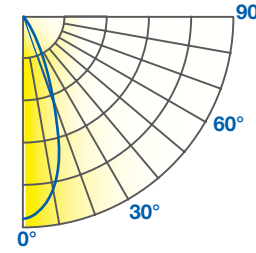

Degree	Candela
0	3200
5	3200
15	2012
25	557
35	188
45	104

For other CCT use the following multipliers: 2700K .97, 4000K 1.03

- **Base:** E26
- **Voltage:** 120V
- **Dimmable:** Yes***
- **PF:** 0.9
- **Lifetime (L70):** 50,000 hrs
- **Weight:** 0.60lb / 272g
  0.76lb / 345g (SP15 models only)