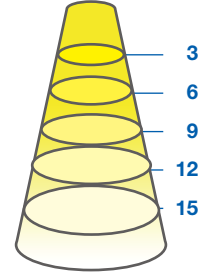

PAR38 17W DIM. TITANIUM CRI^{SP} LED SERIES

17W REPLACES

120W Hal.

80% Energy Savings

CRI^{SP}

\$340 Savings per lamp*

- Full-face REFINE optic and sleek design
- High efficacy 84 LPW in Warm White
- Exceptional color rendering CRI 90
- Richer reds and natural skin tones (R9 65, R13 90)
- Tight LED binning for consistent CCT across all lamps
- Suitable for use in totally enclosed fixtures

LM 80

TM 21

PATENTED REFINE OPTIC

The innovative REFINE optic provides a high candela to lumen ratio, optimizing light usage for directional applications.

ILLUMINANCE & CANDELA DISTRIBUTION

17PAR38DIM/930SP15

Diameter	Footcandles
1.3	1389
2.7	347
4	154
5.3	87
6.7	56

17PAR38DIM/930NF25

Diameter	Footcandles
1.3	833
2.7	208
4	93
5.3	52
6.7	33

17PAR38DIM/930FL40

Diameter	Footcandles
2.2	356
4.4	89
6.6	40
8.7	22
10.9	14

- Base:** E26
- Voltage:** 120V
- Dimmable:** Yes***
- PF:** 0.9
- Lifetime (L70):** 50,000 hrs
- Weight:** 0.60lb / 272g
0.76lb / 345g (SP15 models only)

SPECIFICATIONS

Model	Product	Power (W)	CCT	CRI (typ.)	R9 / R13 (typ.)	Lumens	LPW	Beam Angle	CBCP (cd)
17PAR38DIM/927SP15	58149	17	Soft White 2700K	90	65 / 90	1150	68	SP 15°	12,200
17PAR38DIM/927NF25	58150	17	Soft White 2700K	90	65 / 90	1400	82	NF 25°	7300
17PAR38DIM/927FL40	58151	17	Soft White 2700K	90	65 / 90	1400	82	FL 40°	3100
17PAR38DIM/930SP15	58152	17	Warm White 3000K	90	65 / 90	1200	71	SP 15°	12,500
17PAR38DIM/930NF25	58153	17	Warm White 3000K	90	65 / 90	1430	84	NF 25°	7500
17PAR38DIM/930FL40	58154	17	Warm White 3000K	90	65 / 90	1430	84	FL 40°	3200
17PAR38DIM/940FL40	58157	17	Cool White 4000K	90	65 / 90	1450	85	FL 40°	3300
17PAR38DIM/930NF25/B •	97904	17	Warm White 3000K	90	65 / 90	1430	84	NF 25°	7500
17PAR38DIM/930FL40/B •	97905	17	Warm White 3000K	90	65 / 90	1430	84	FL 40°	3200